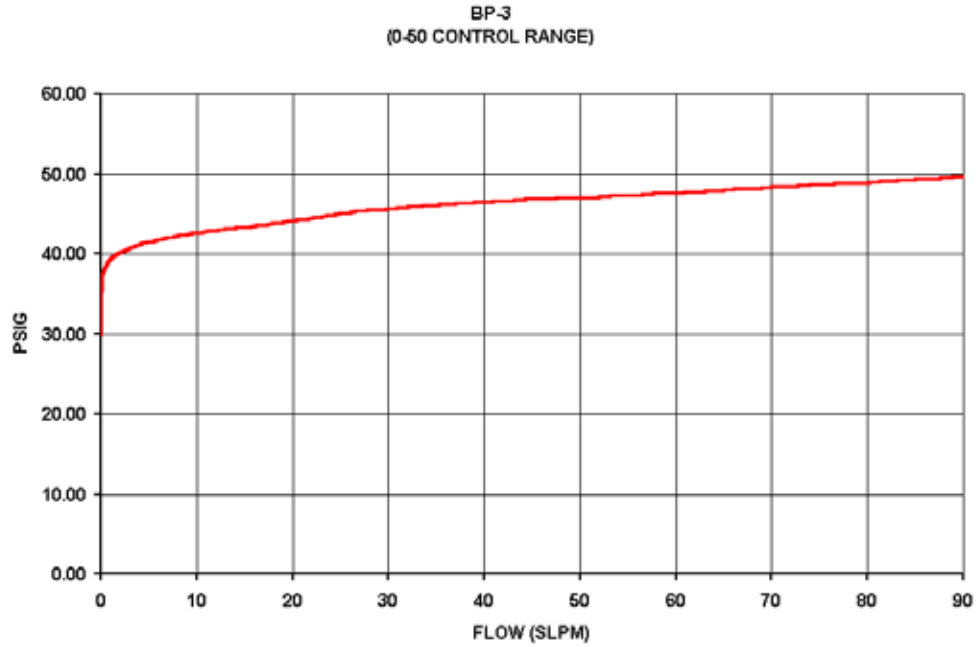

BP-3 Back Pressure Control Regulators Flow Curves

0-10 CONTROL RANGE

0-25 CONTROL RANGE

0-50 CONTROL RANGE

0-100 CONTROL RANGE

0-250 CONTROL RANGE

0-500 CONTROL RANGE

GO Regulator