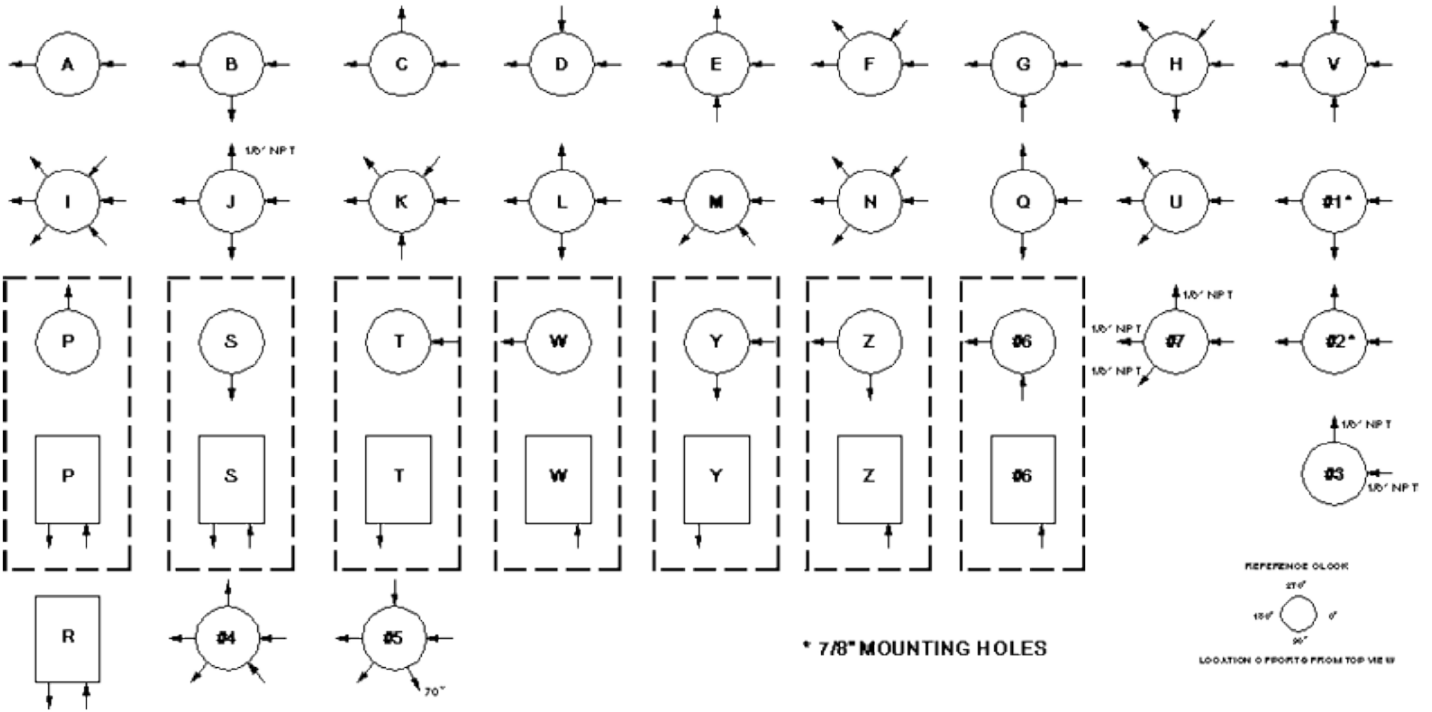

**BP-3 Back Pressure Control Regulators
Porting Styles**

SINGLE STAGE
PRESSURE REDUCING & BACK PRESSURE
PORTING CONFIGURATIONS

GO Regulator

405 Centura Court • PO Box 4866 • Spartanburg, SC 29303

Phone (864) 574-7966 • Fax (864) 574-5608