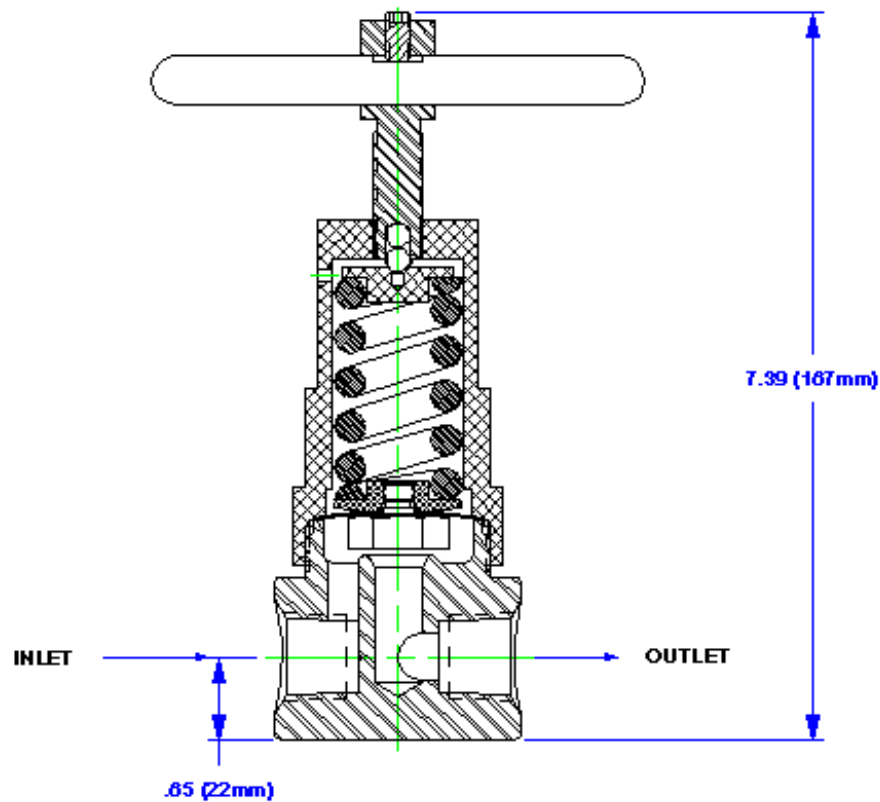

## BP-6 Series Pressure Control Regulators Outline & Mounting Dimensions

Panel mount option requires  
1.390" (35.3 mm) minimum  
diameter panel cut out

Weight – 4.3 lbs (1.95 kg)