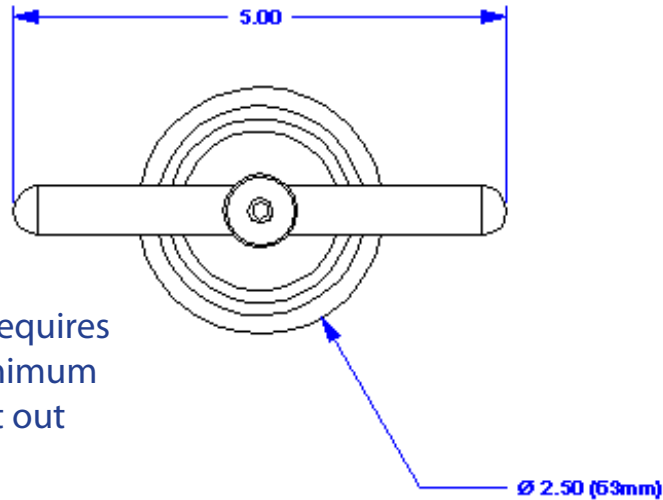

## BP-6 Series Pressure Control Regulators Outline & Mounting Dimensions

Panel mount option requires  
1.390" (35.3 mm) minimum  
diameter panel cut out

Weight – 4.3 lbs (1.95 kg)