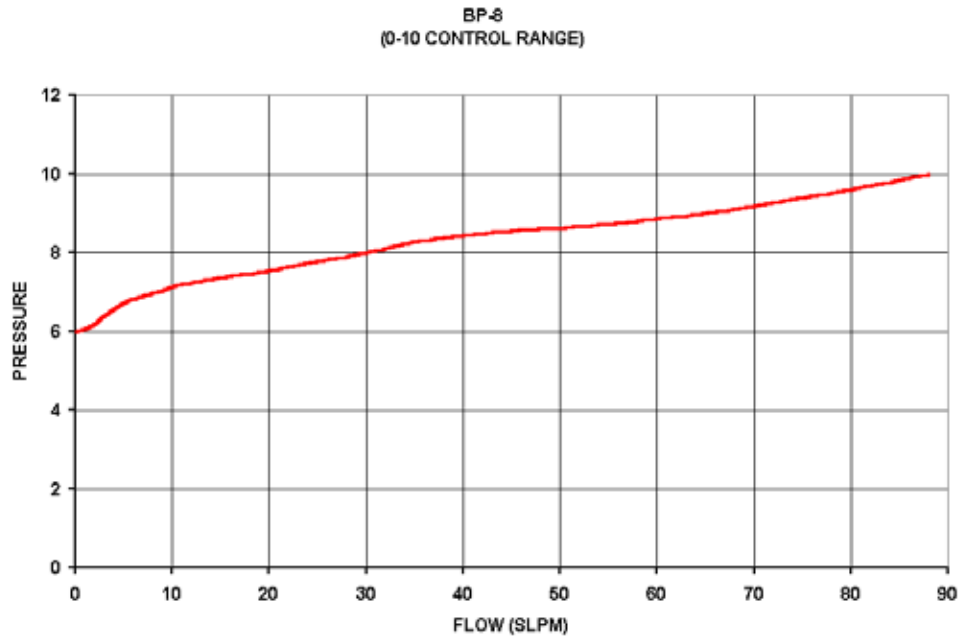

## *BP-8 Back Pressure Control Regulators Flow Curves*

### 0-10 CONTROL RANGE

### 0-25 CONTROL RANGE

## 0-100 CONTROL RANGE

BP-8  
(0-100 CONTROL RANGE)