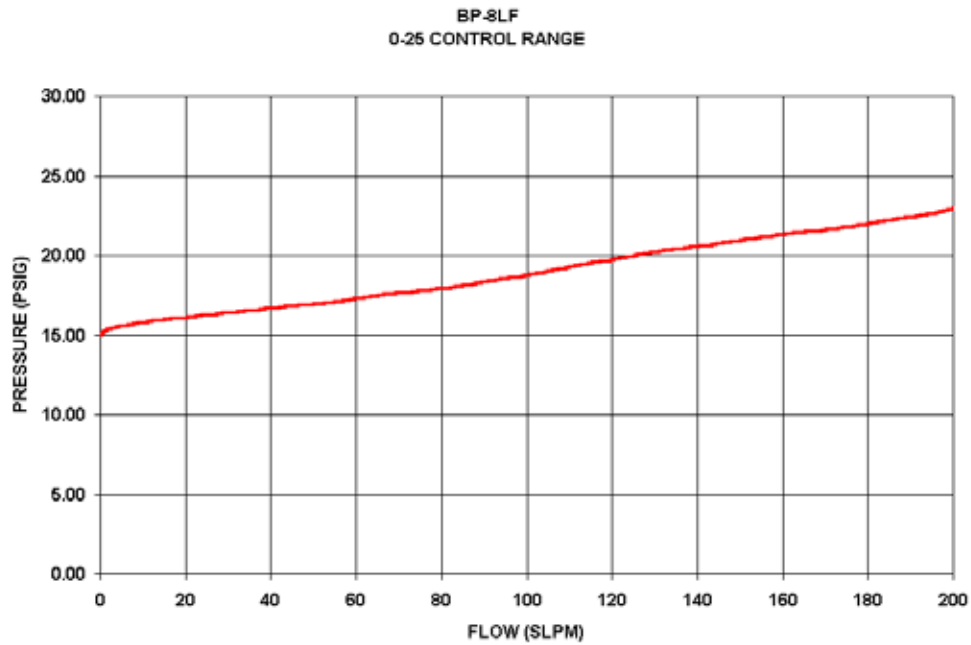

## *BP-8LF Back Pressure Control Regulators Flow Curves*

### 0-6 CONTROL RANGE

### 0-25 CONTROL RANGE

## 0-50 CONTROL RANGE