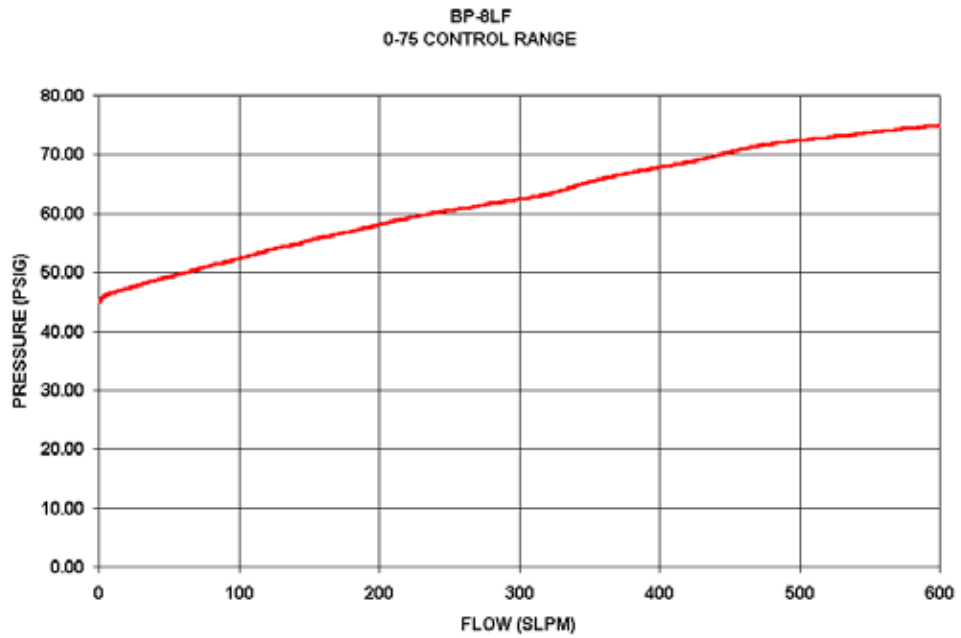

0-75 CONTROL RANGE