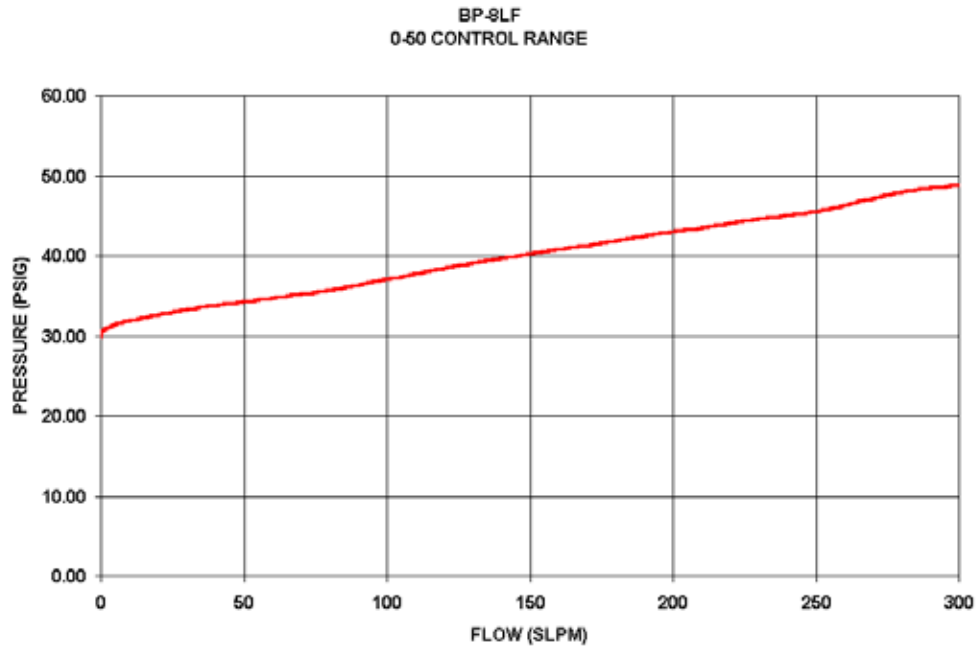

## *BP-8LF Back Pressure Control Regulators Flow Curves*

### 0-6 CONTROL RANGE

### 0-25 CONTROL RANGE

## 0-50 CONTROL RANGE