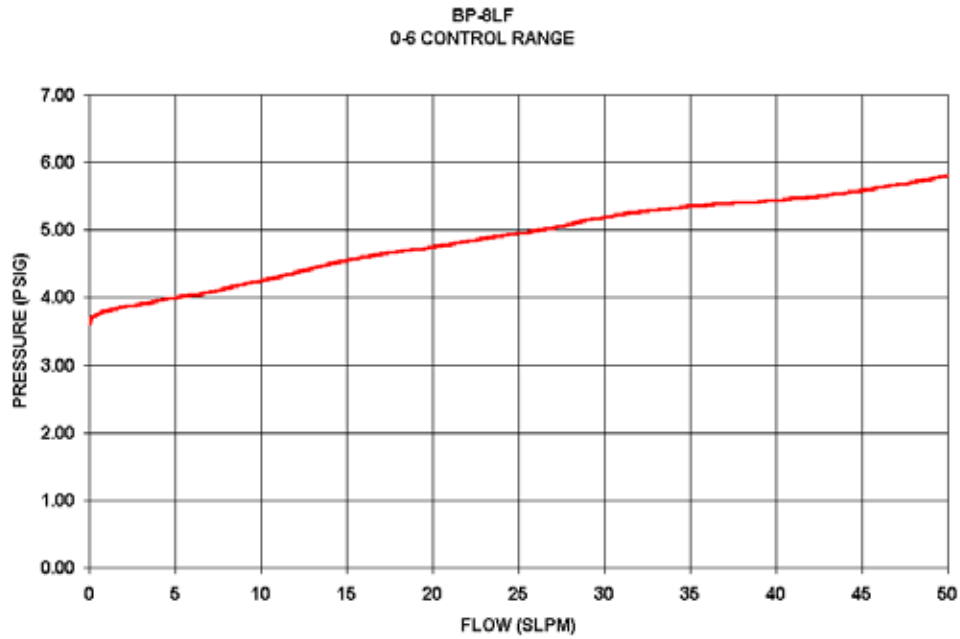

## *BP-8LF Back Pressure Control Regulators Flow Curves*

### 0-6 CONTROL RANGE

### 0-25 CONTROL RANGE

## 0-50 CONTROL RANGE