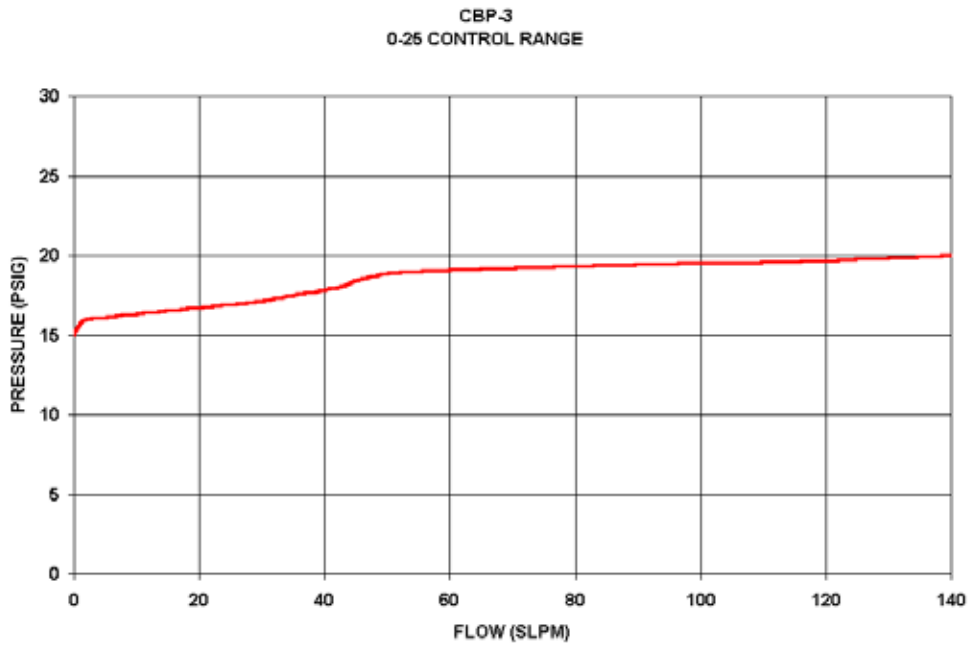

## CBP-3 Back Pressure Control Regulators Flow Curves

### 0-10 CONTROL RANGE

### 0-25 CONTROL RANGE

## 0-250 CONTROL RANGE