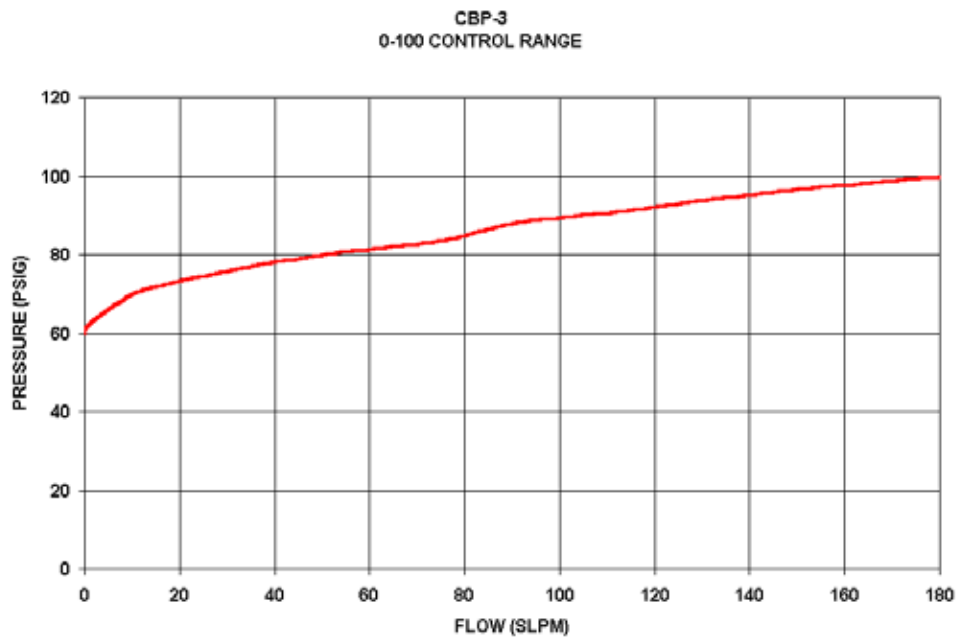

0-100 CONTROL RANGE