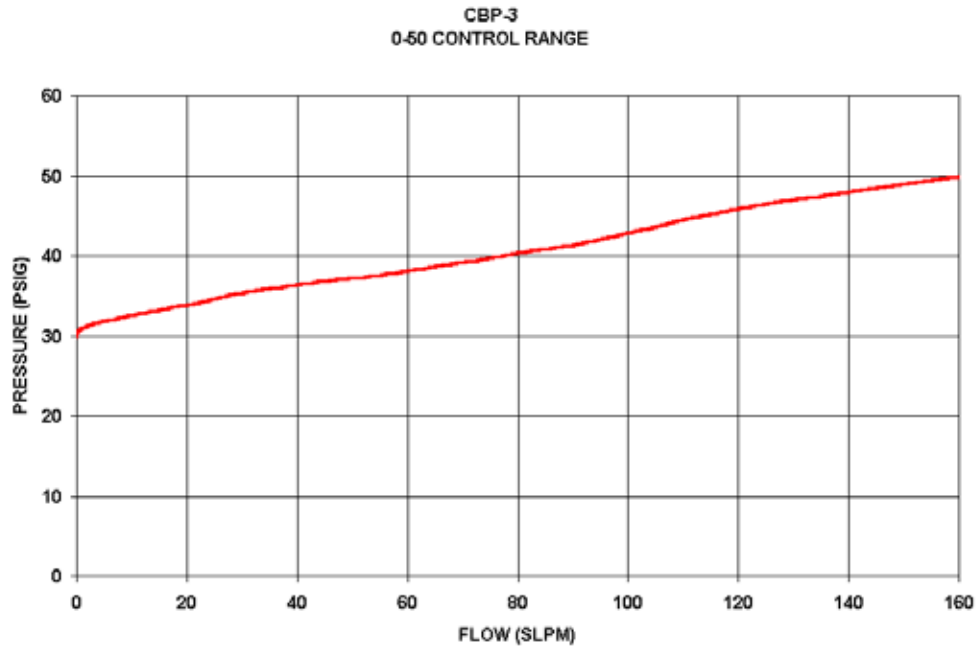

0-50 CONTROL RANGE