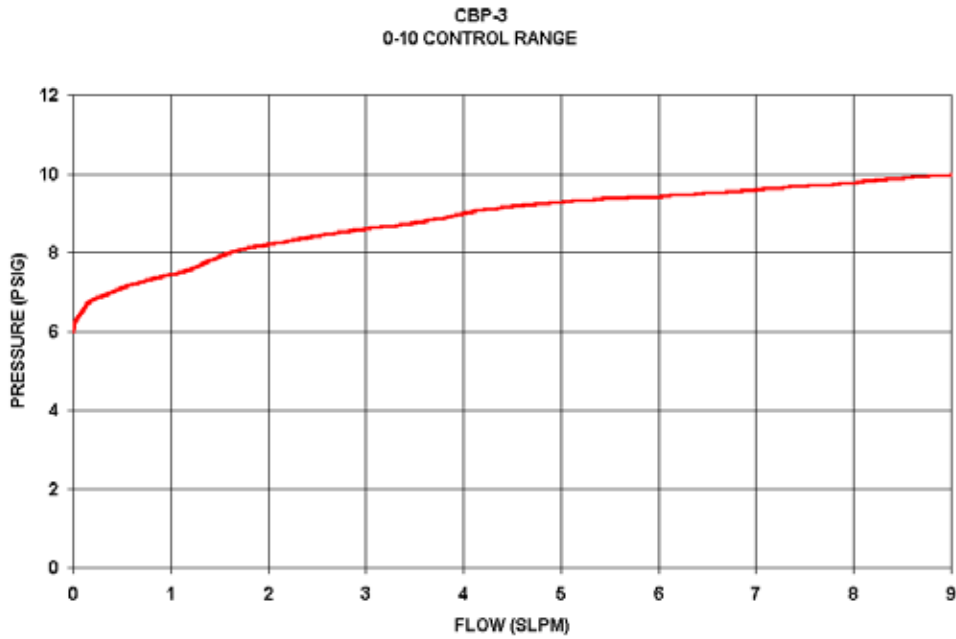

## CBP-3 Back Pressure Control Regulators Flow Curves

### 0-10 CONTROL RANGE

### 0-25 CONTROL RANGE

## 0-250 CONTROL RANGE