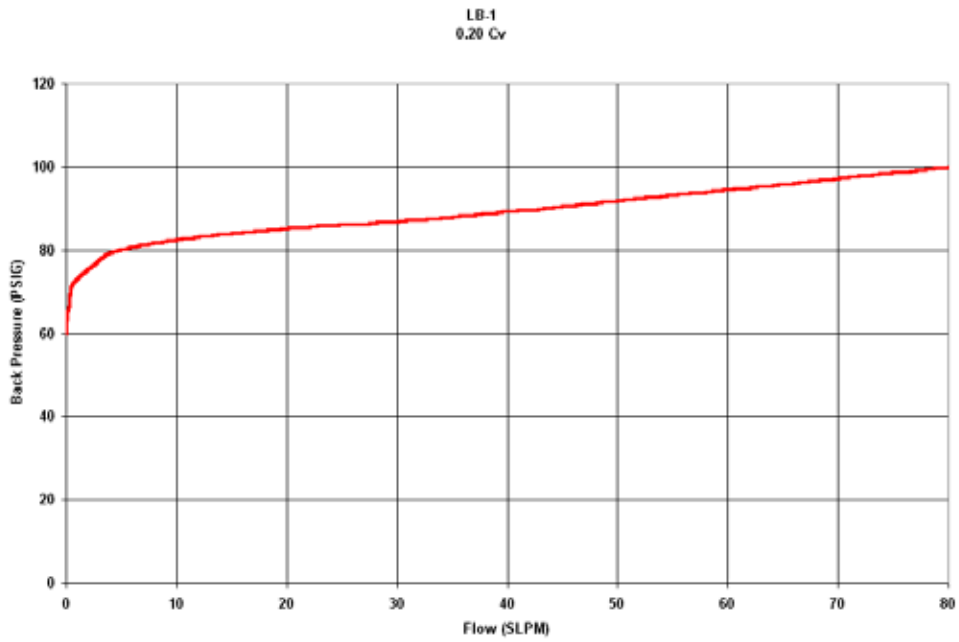

LB-1 Back Pressure Control Regulators Flow Curves

0-10 CONTROL RANGE

0-25 CONTROL RANGE

0-50 CONTROL RANGE

0-100 CONTROL RANGE

0-250 CONTROL RANGE

0-500 CONTROL RANGE

GO Regulator