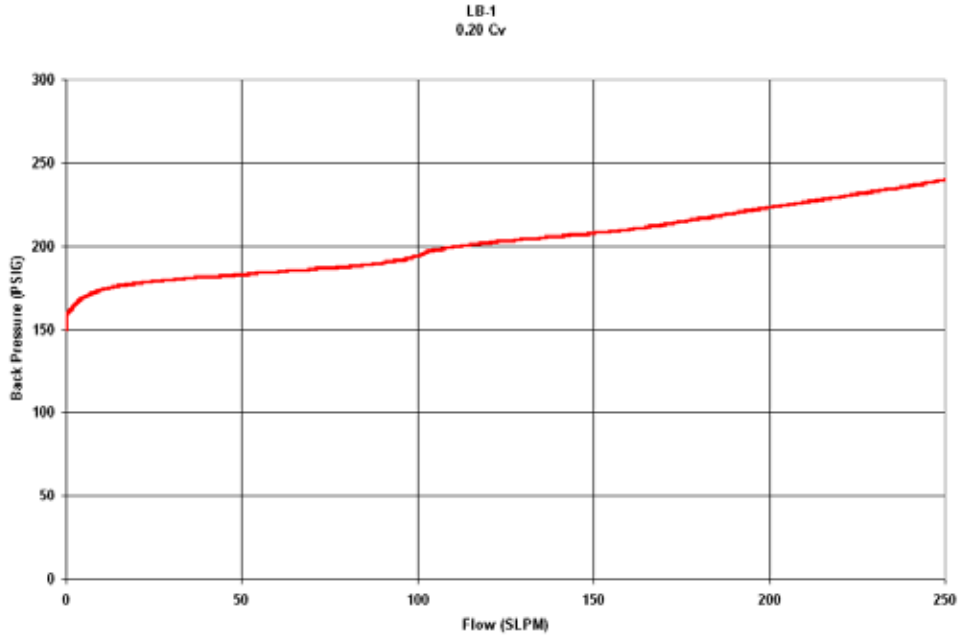

LB-1 Back Pressure Control Regulators Flow Curves

0-10 CONTROL RANGE

0-25 CONTROL RANGE

0-50 CONTROL RANGE

0-100 CONTROL RANGE

0-250 CONTROL RANGE

0-500 CONTROL RANGE

GO Regulator