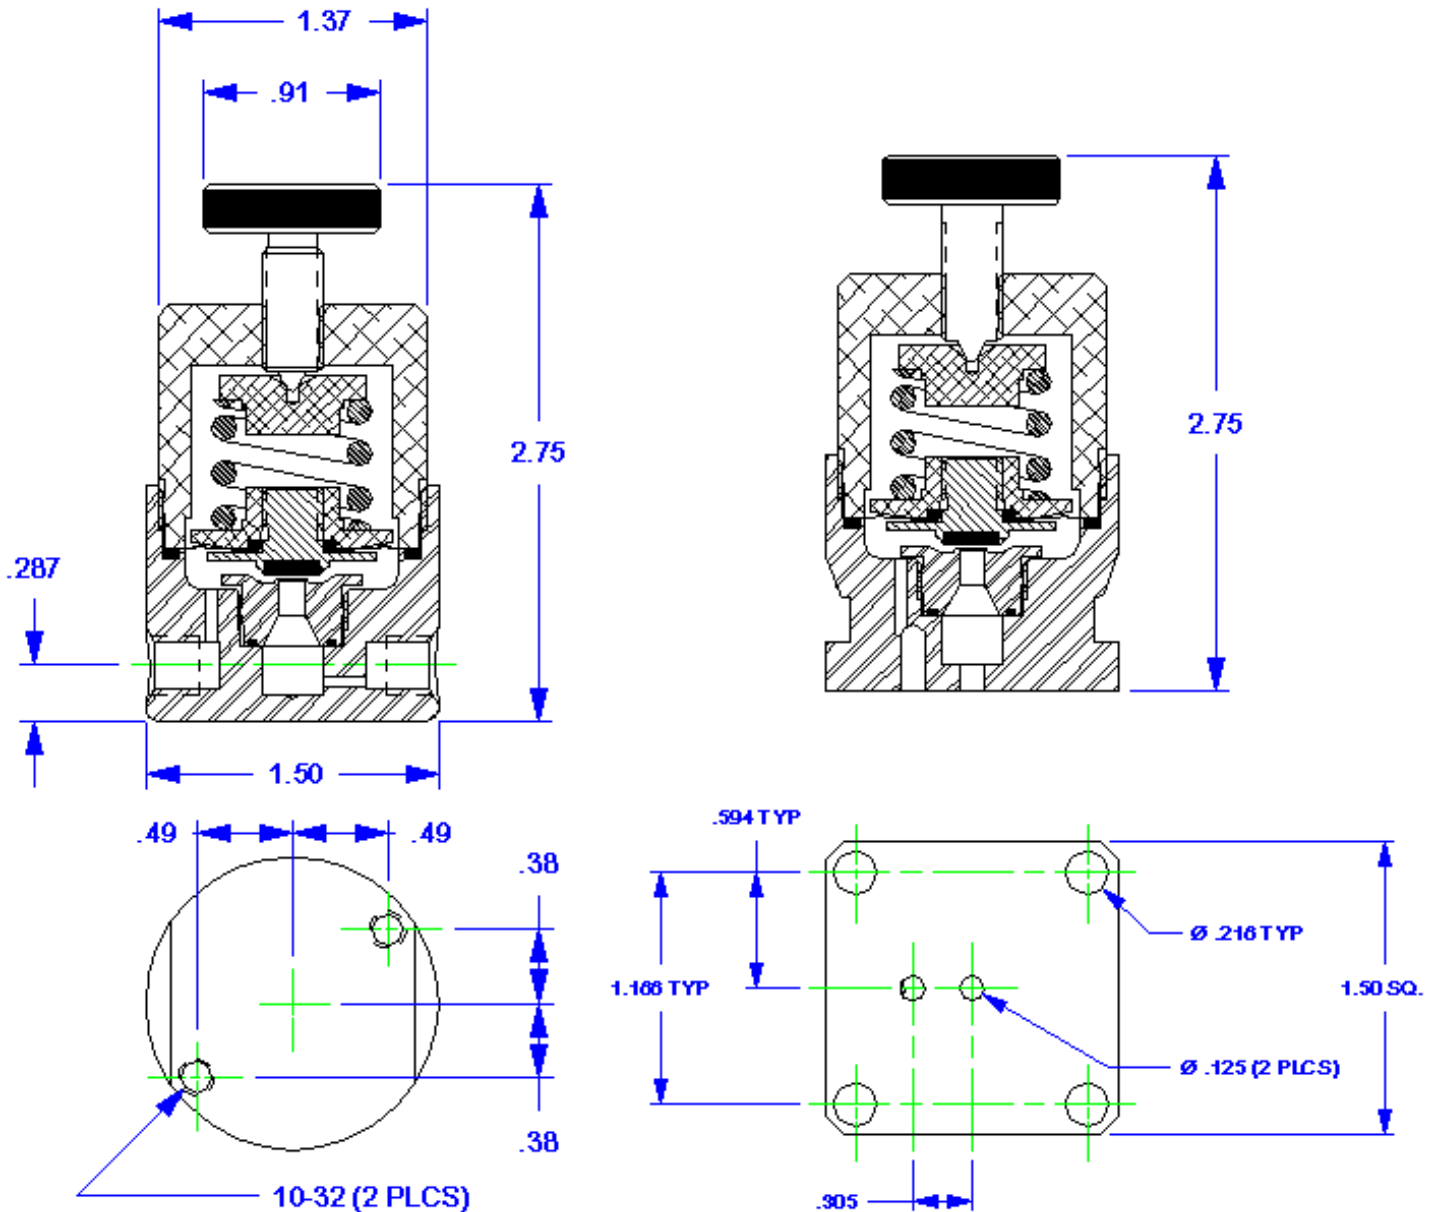

**LB-1 Series Pressure Control Regulators  
Outline & Mounting Dimensions**

**GO Regulator**

405 Centura Court • PO Box 4866 • Spartanburg, SC 29303  
Phone (864) 574-7966 • Fax (864) 574-5608  
www.goreg.com • sales@goreg.com