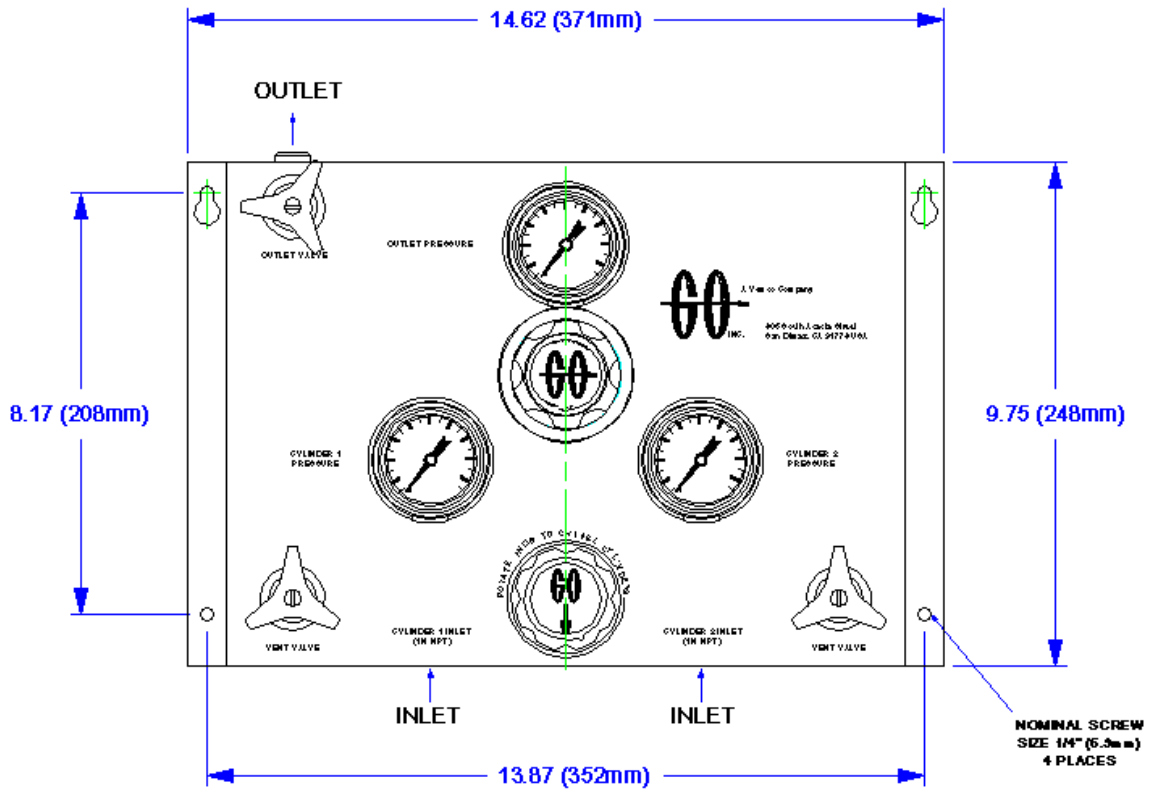

## COM-2P Cross Over Manifold Outline & Mounting Dimensions

Weight - 13.4 lbs (6.09 kg)