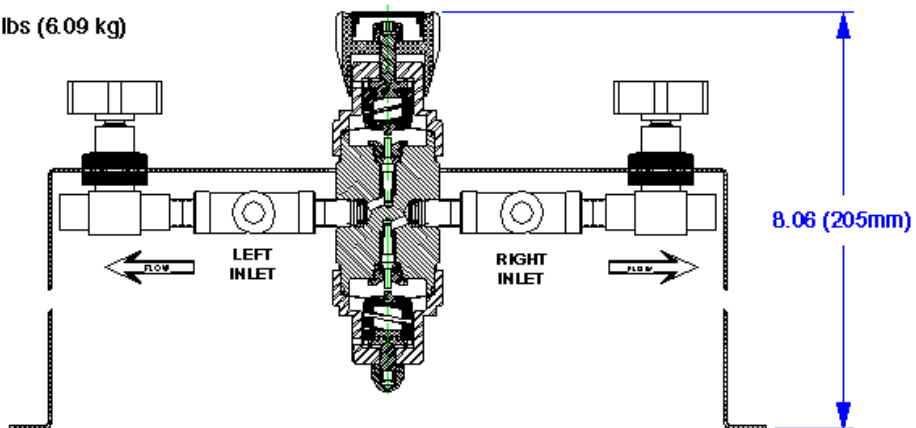

## COM-2P Cross Over Manifold Outline & Mounting Dimensions

Weight - 13.4 lbs (6.09 kg)