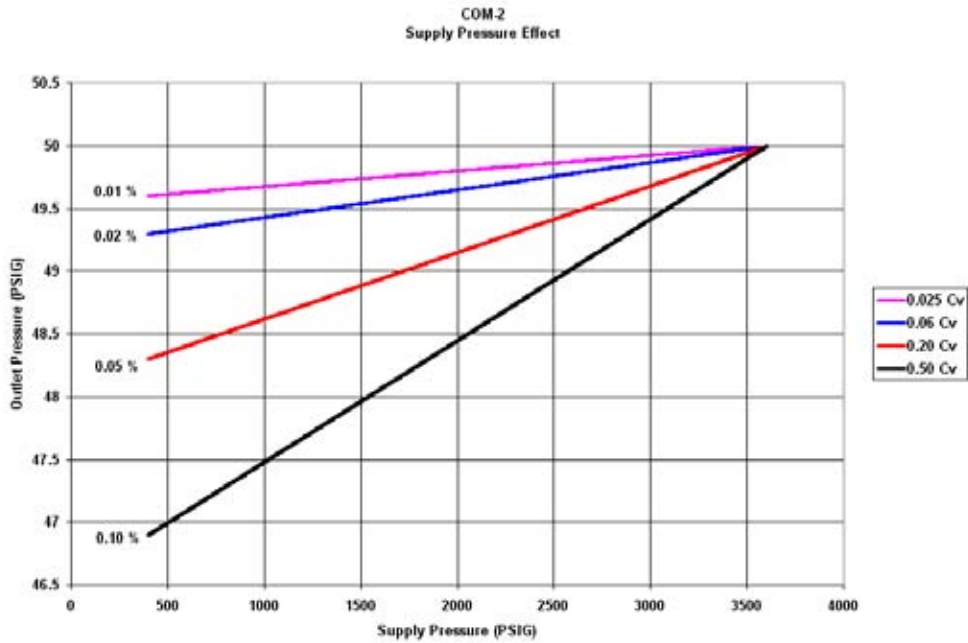

COM-2P Cross Over Manifold Supply Pressure Effect

SUPPLY PRESSURE EFFECT

GO Regulator

405 Centura Court • PO Box 4866 • Spartanburg, SC 29303
Phone (864) 574-7966 • Fax (864) 574-5608
www.goreg.com • sales@goreg.com