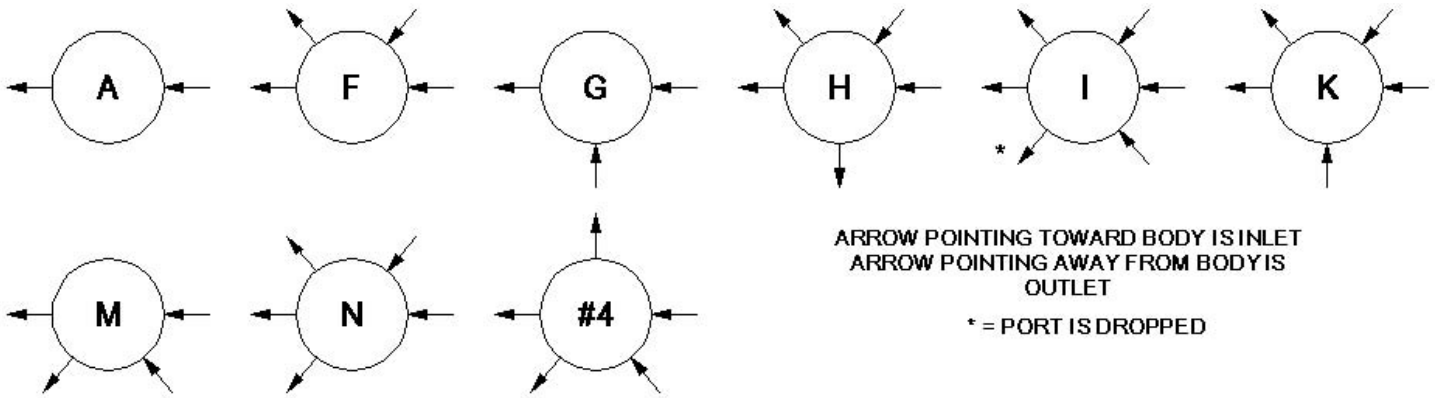

**CYL-2 Cylinder Regulators
Porting Styles**

ARROW POINTING TOWARD BODY IS INLET
ARROW POINTING AWAY FROM BODY IS
OUTLET

* = PORT IS DROPPED

**DUAL STAGE PRESSURE REDUCING
PORTING CONFIGURATIONS**

GO Regulator