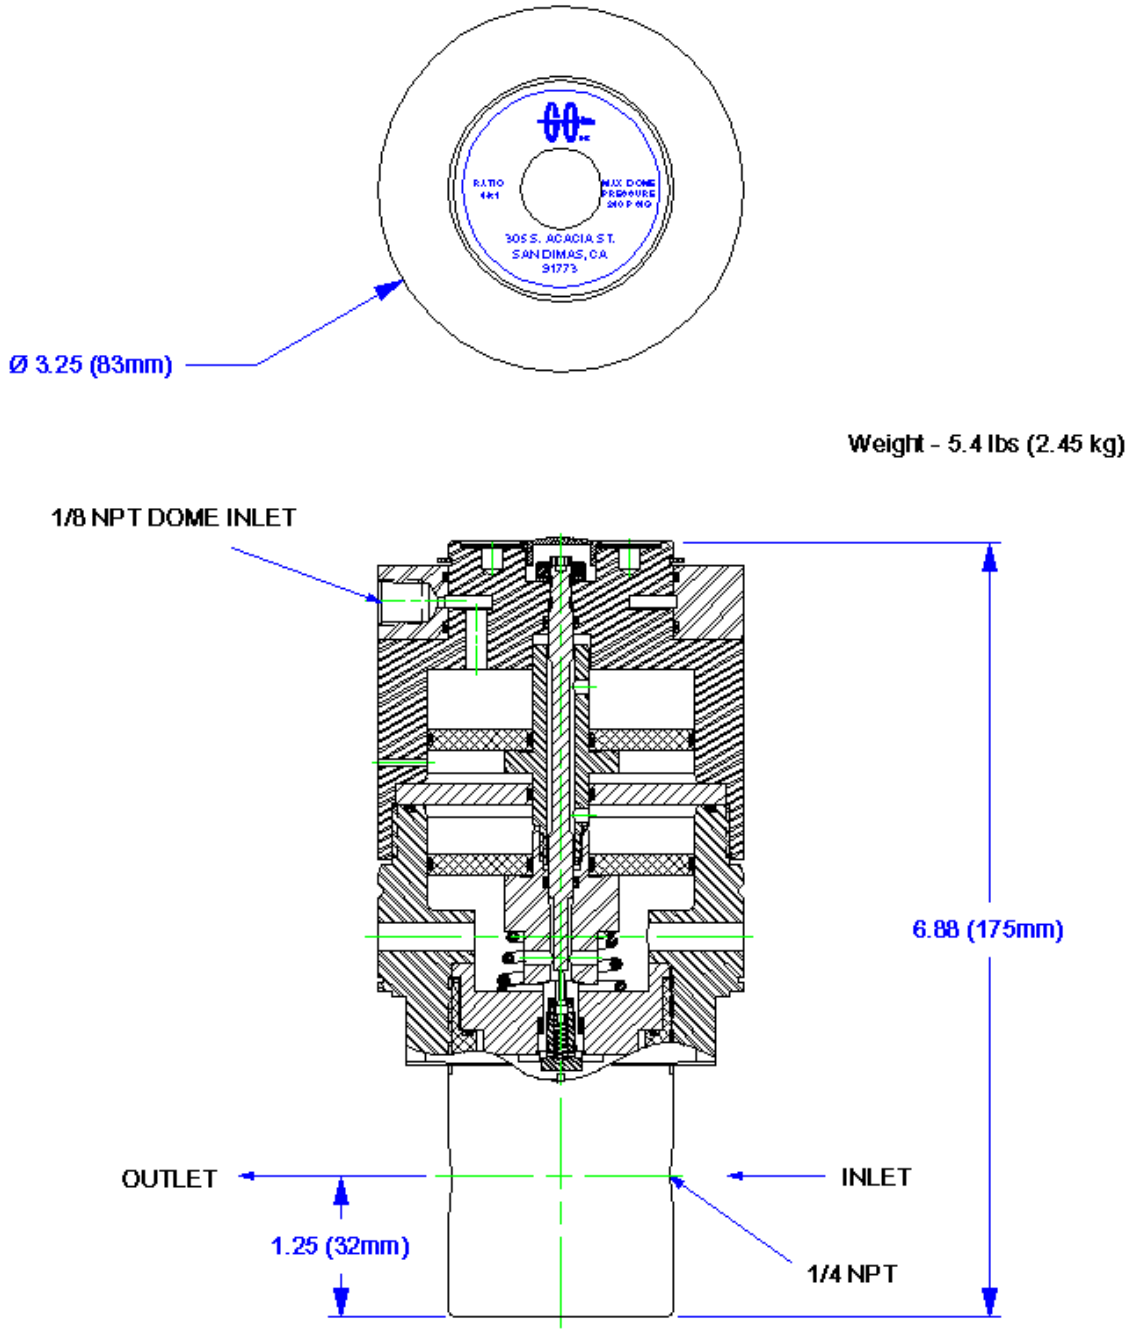

DL-56 Dome Loaded High Pressure Regulators Outline & Mounting Dimensions

GO Regulator

405 Centura Court • PO Box 4866 • Spartanburg, SC 29303
Phone (864) 574-7966 • Fax (864) 574-5608
www.goreg.com • sales@goreg.com