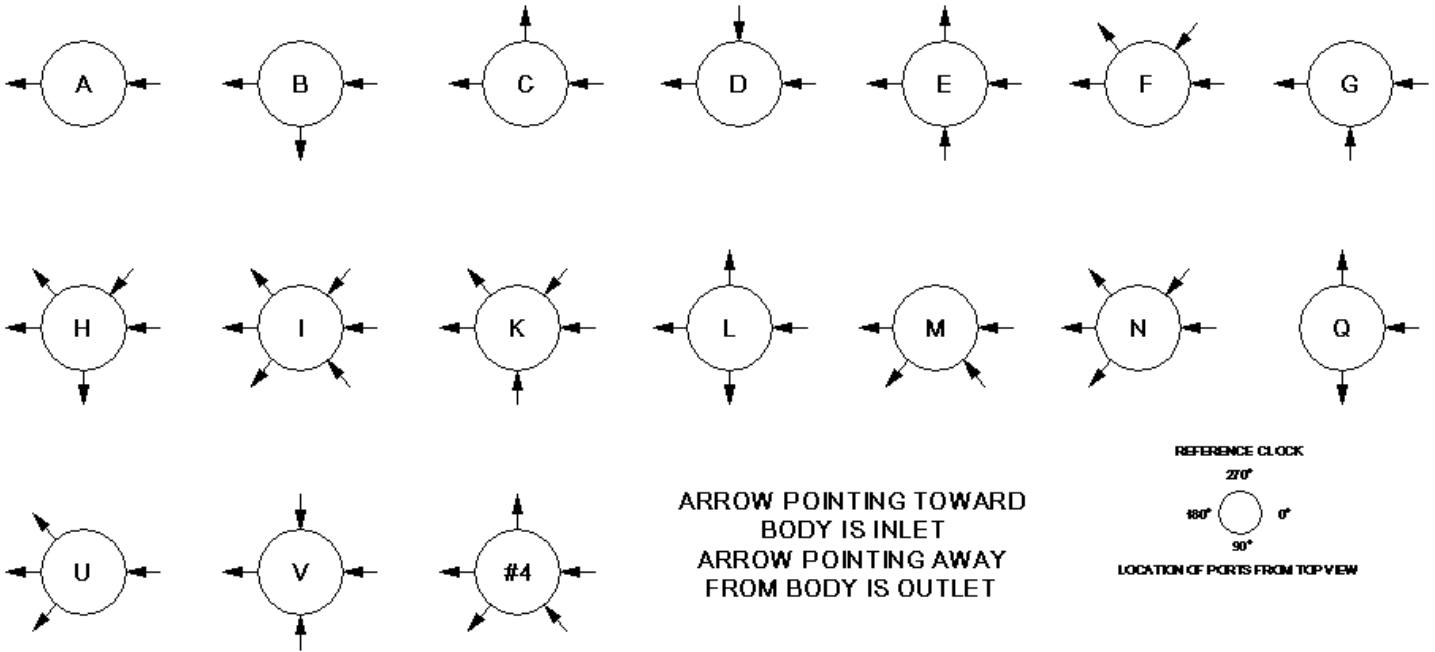

## DL-56 Dome Loaded High Pressure Regulators Porting Styles