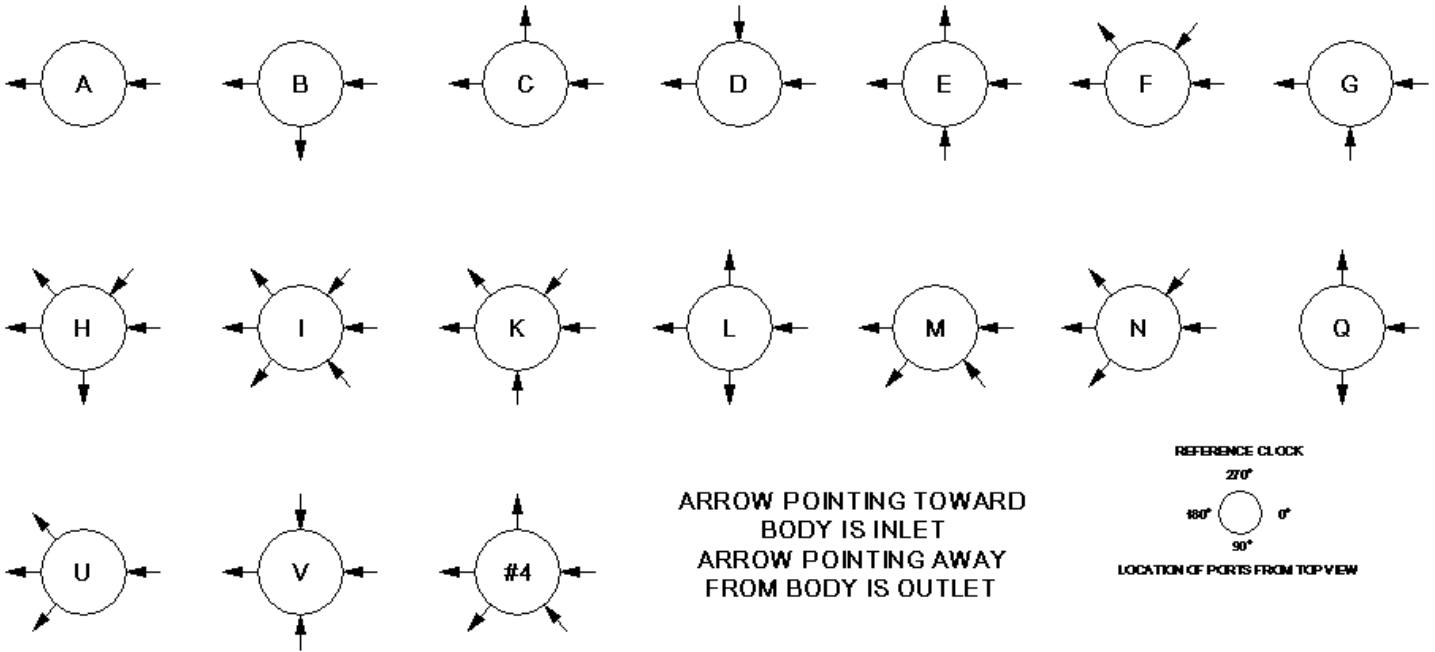

## DL-57 Dome Loaded High Pressure Regulators Porting Styles