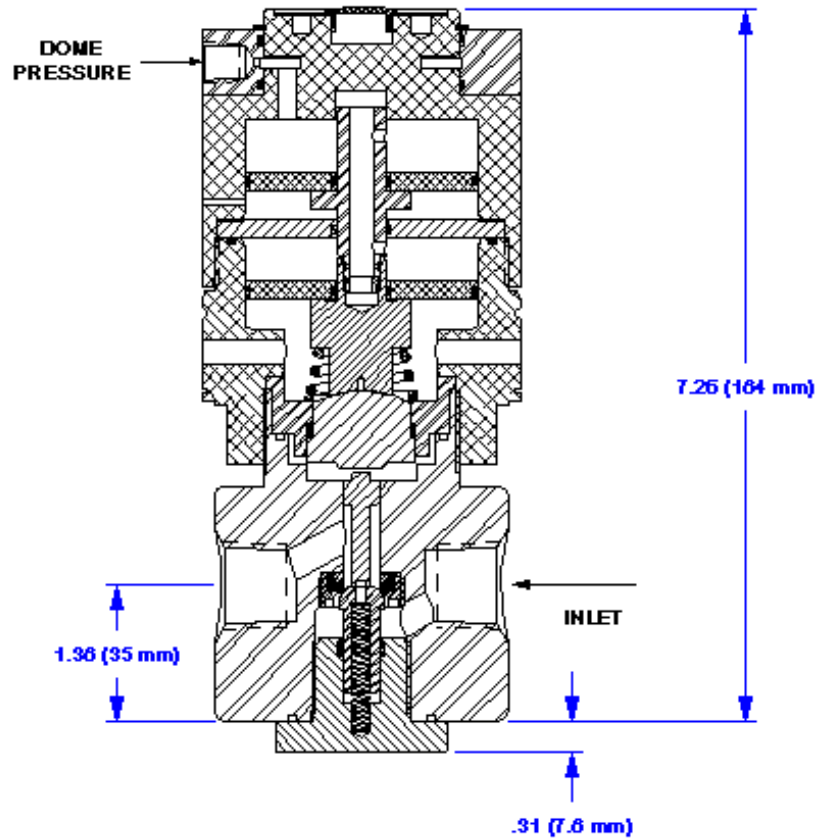

## DL-59 Dome Loaded High Pressure Regulators Outline & Mounting Dimensions