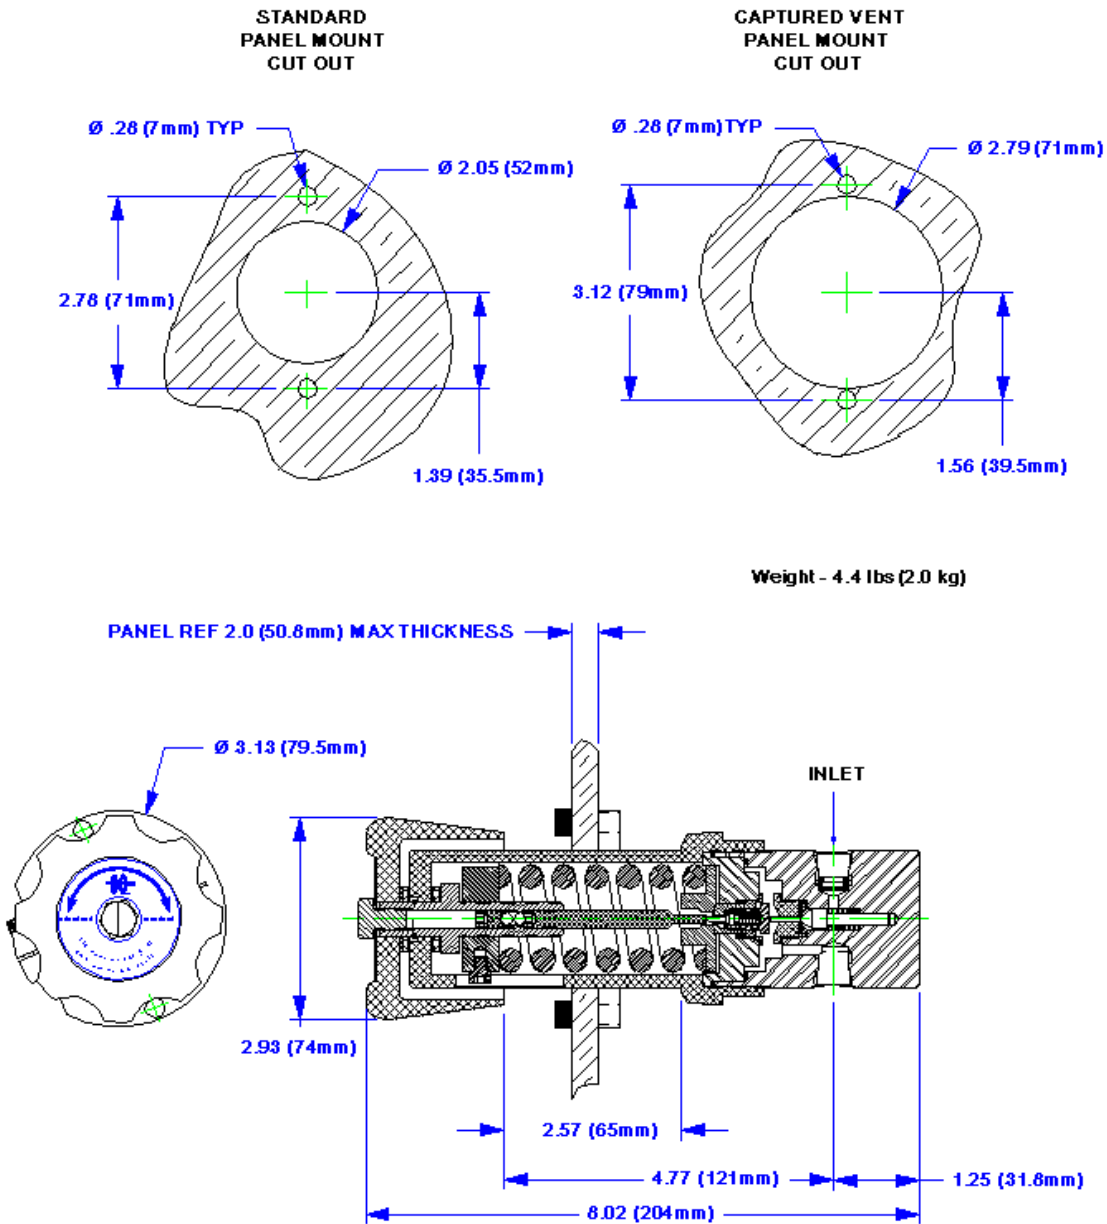

## PR-56 Series High Pressure Regulator Outline & Mounting Dimensions