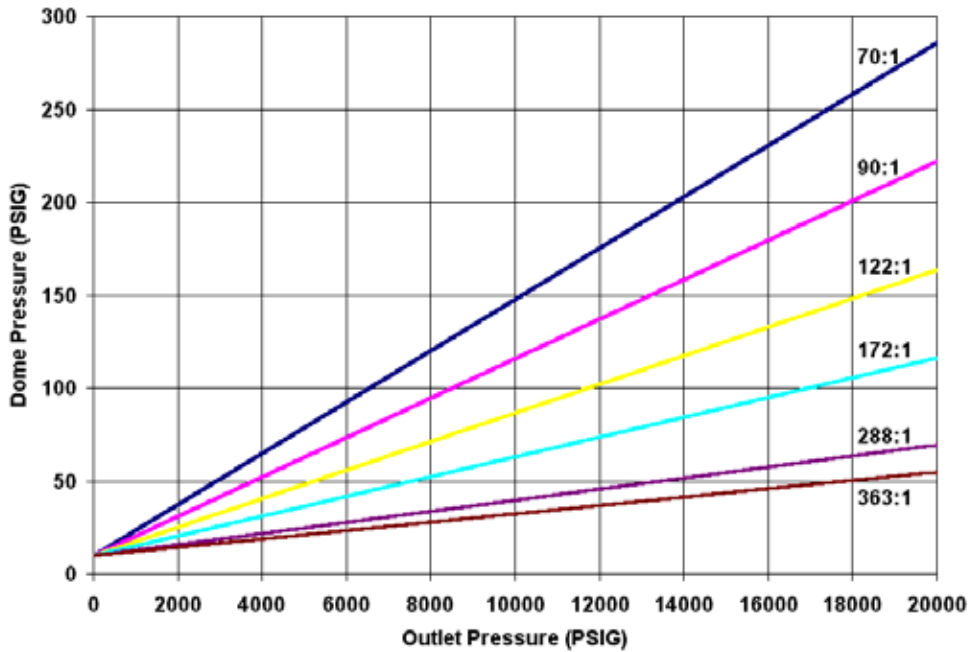

*Hydraulic Regulator
Large Dome Ratios*

DOME RATIOS

GO Regulator

405 Centura Court • PO Box 4866 • Spartanburg, SC 29303
Phone (864) 574-7966 • Fax (864) 574-5608
www.goreg.com • sales@goreg.com