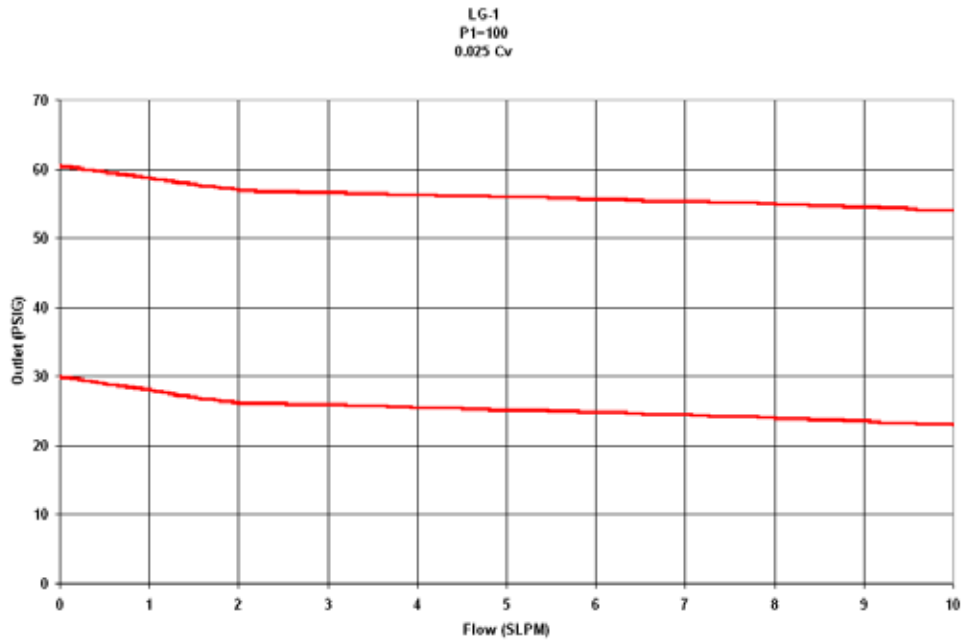

## LG-1 Ultra-Miniature Pressure Regulator Flow Curves

### 0-100 CONTROL RANGE

### 0-250 CONTROL RANGE

## 0-500 CONTROL RANGE