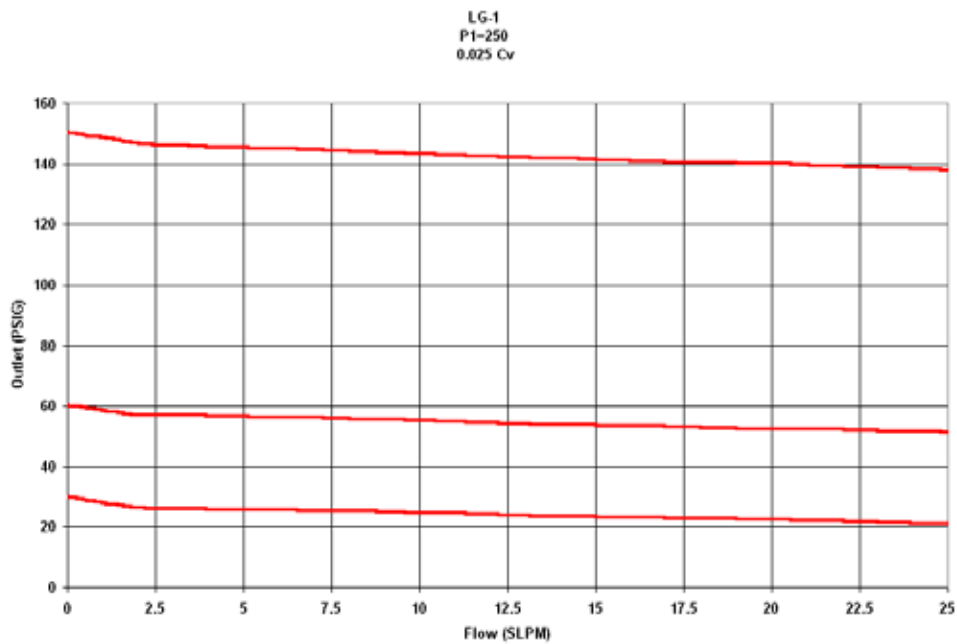

## LG-1 Ultra-Miniature Pressure Regulator Flow Curves

### 0-100 CONTROL RANGE

### 0-250 CONTROL RANGE

## 0-500 CONTROL RANGE