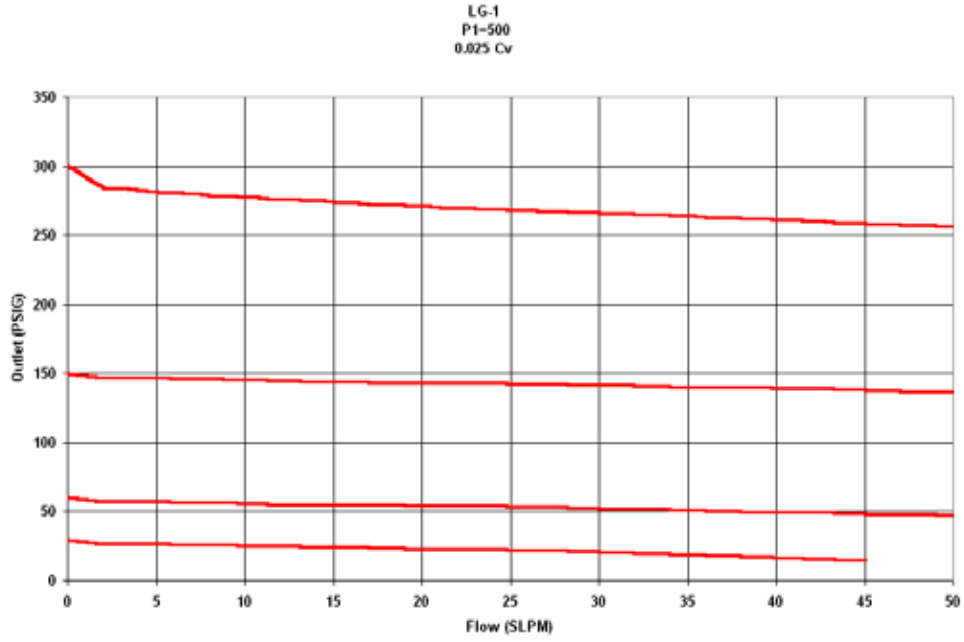

## LG-1 Ultra-Miniature Pressure Regulator Flow Curves

### 0-100 CONTROL RANGE

### 0-250 CONTROL RANGE

## 0-500 CONTROL RANGE