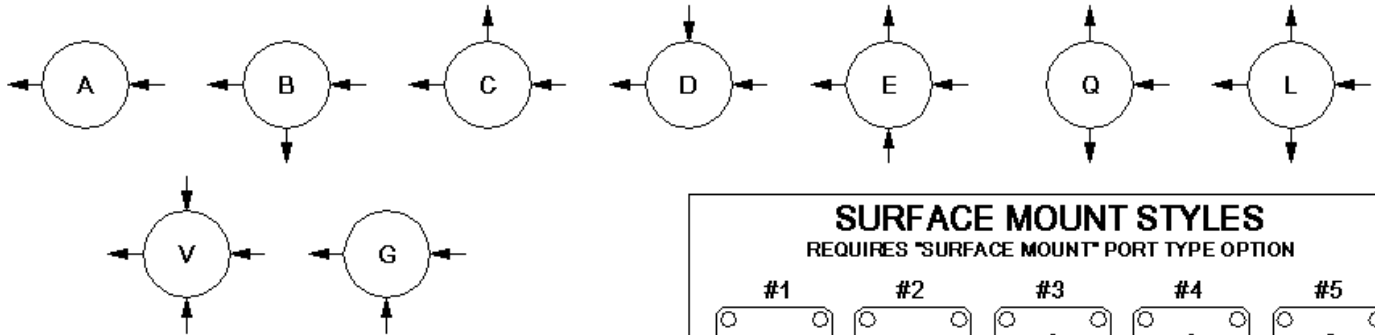

**LG-1 Ultra-Miniature Pressure Regulator
Porting Styles**

ARROW POINTING TOWARD
BODY IS INLET
ARROW POINTING AWAY
FROM BODY IS OUTLET
LOCATION OF PORTS FROM
TOP VIEW

SURFACE MOUNT STYLES
REQUIRES "SURFACE MOUNT" PORT TYPE OPTION

#1	#2	#3	#4	#5

CENTER PORT IS INLET, ALL OTHER
PORTS ARE OUTLETS
LOCATION OF PORTS FROM BOTTOM VIEW

GO Regulator

405 Centura Court • PO Box 4866 • Spartanburg, SC 29303
Phone (864) 574-7966 • Fax (864) 574-5608
www.goreg.com • sales@goreg.com