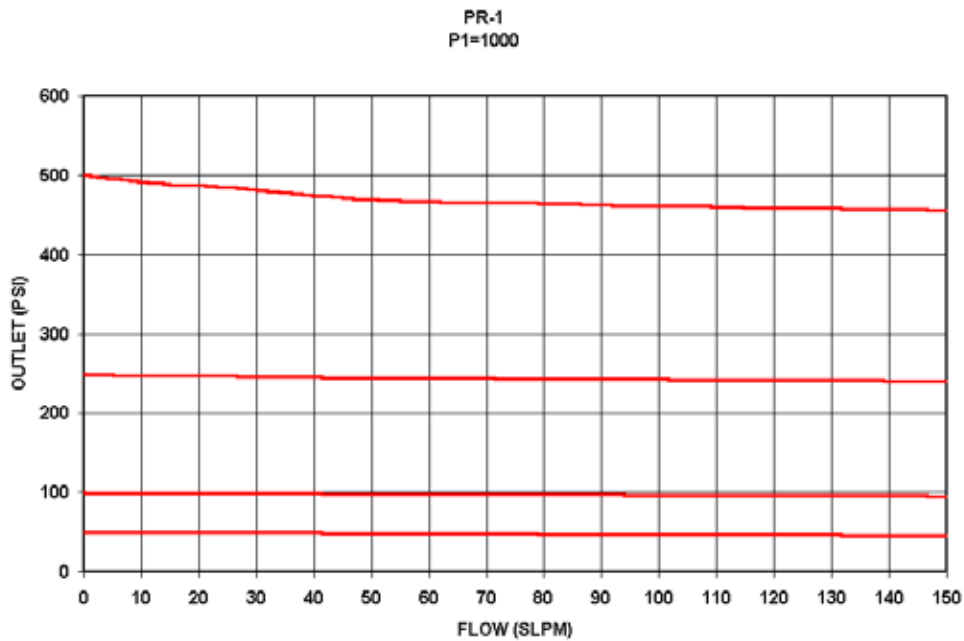

PR-1 Series Pressure Regulator Flow Curves

0-500 CONTROL RANGE

0-1000 CONTROL RANGE

0-2000 CONTROL RANGE

0-3500 CONTROL RANGE

GO Regulator

405 Centura Court • PO Box 4866 • Spartanburg, SC 29303

Phone (864) 574-7966 • Fax (864) 574-5608