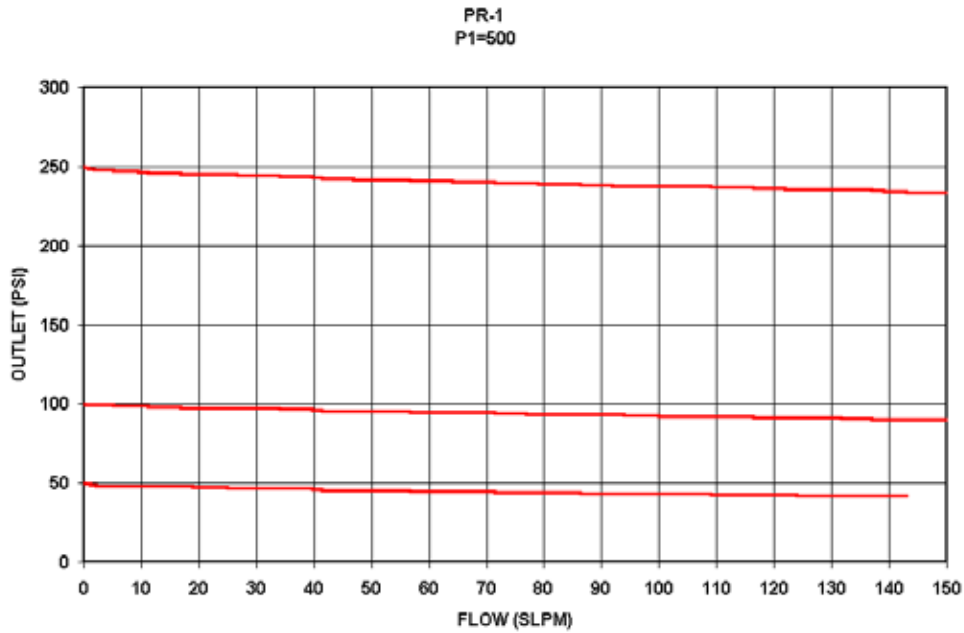

PR-1 Series Pressure Regulator Flow Curves

0-500 CONTROL RANGE

0-1000 CONTROL RANGE

0-2000 CONTROL RANGE

0-3500 CONTROL RANGE

GO Regulator

405 Centura Court • PO Box 4866 • Spartanburg, SC 29303

Phone (864) 574-7966 • Fax (864) 574-5608