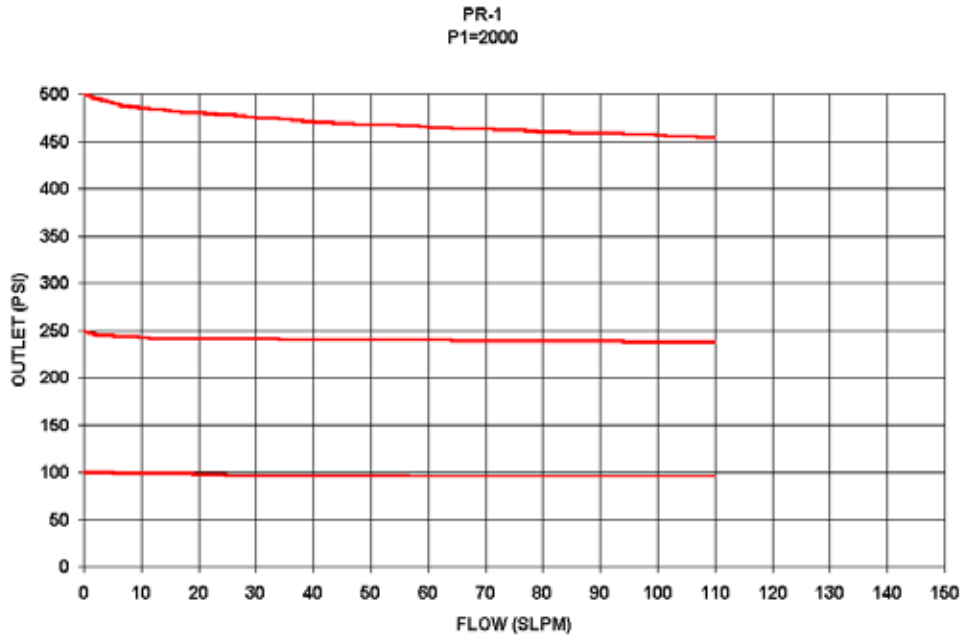

PR-1 Series Pressure Regulator Flow Curves

0-500 CONTROL RANGE

0-1000 CONTROL RANGE

0-2000 CONTROL RANGE

0-3500 CONTROL RANGE

GO Regulator

405 Centura Court • PO Box 4866 • Spartanburg, SC 29303

Phone (864) 574-7966 • Fax (864) 574-5608