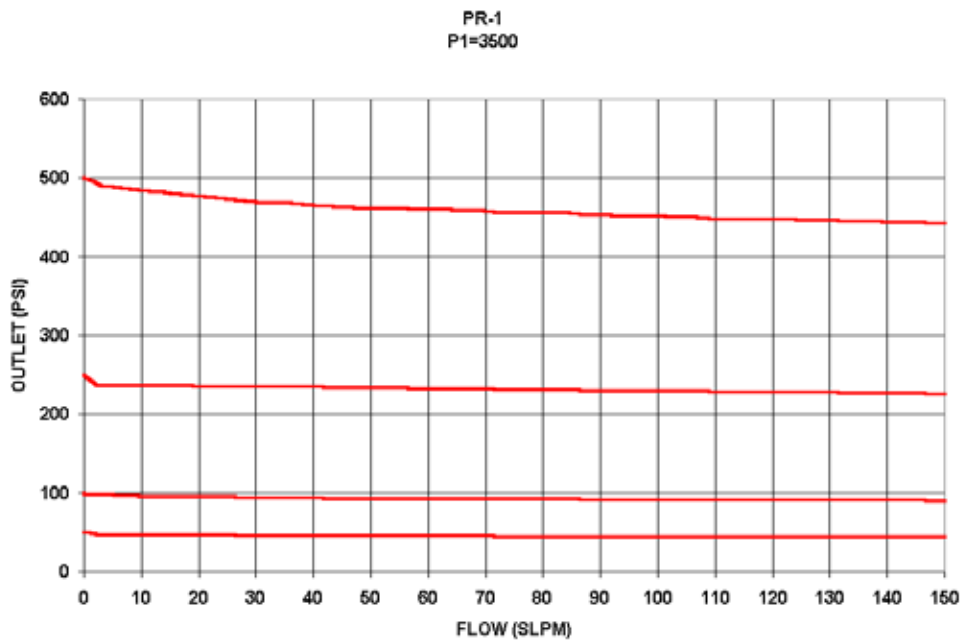

PR-1 Series Pressure Regulator Flow Curves

0-500 CONTROL RANGE

0-1000 CONTROL RANGE

0-2000 CONTROL RANGE

0-3500 CONTROL RANGE

GO Regulator

405 Centura Court • PO Box 4866 • Spartanburg, SC 29303

Phone (864) 574-7966 • Fax (864) 574-5608