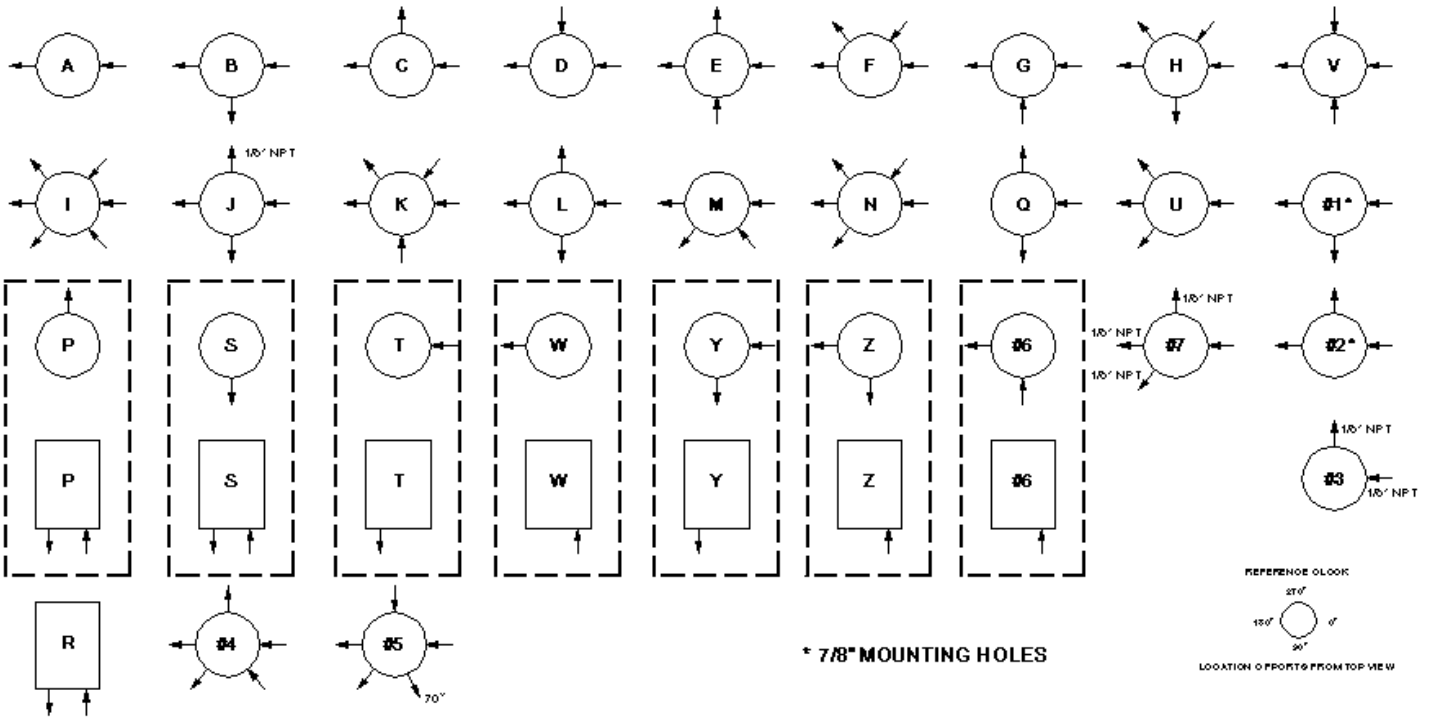

**PR-1 Series Pressure Regulator  
Porting Styles**

SINGLE STAGE  
PRESSURE REDUCING & BACK PRESSURE  
PORTING CONFIGURATIONS

**GO Regulator**

405 Centura Court • PO Box 4866 • Spartanburg, SC 29303

Phone (864) 574-7966 • Fax (864) 574-5608