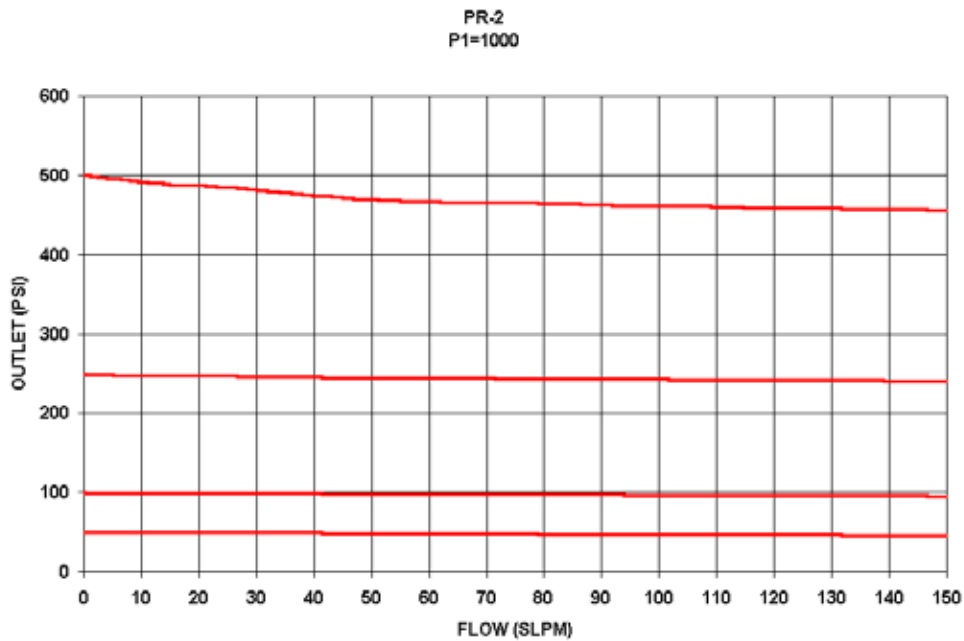

PR-2 Series Pressure Regulator Flow Curves

0-500 CONTROL RANGE

0-1000 CONTROL RANGE

0-2000 CONTROL RANGE

0-3500 CONTROL RANGE

GO Regulator

405 Centura Court • PO Box 4866 • Spartanburg, SC 29303
Phone (864) 574-7966 • Fax (864) 574-5608
www.goreg.com • sales@goreg.com