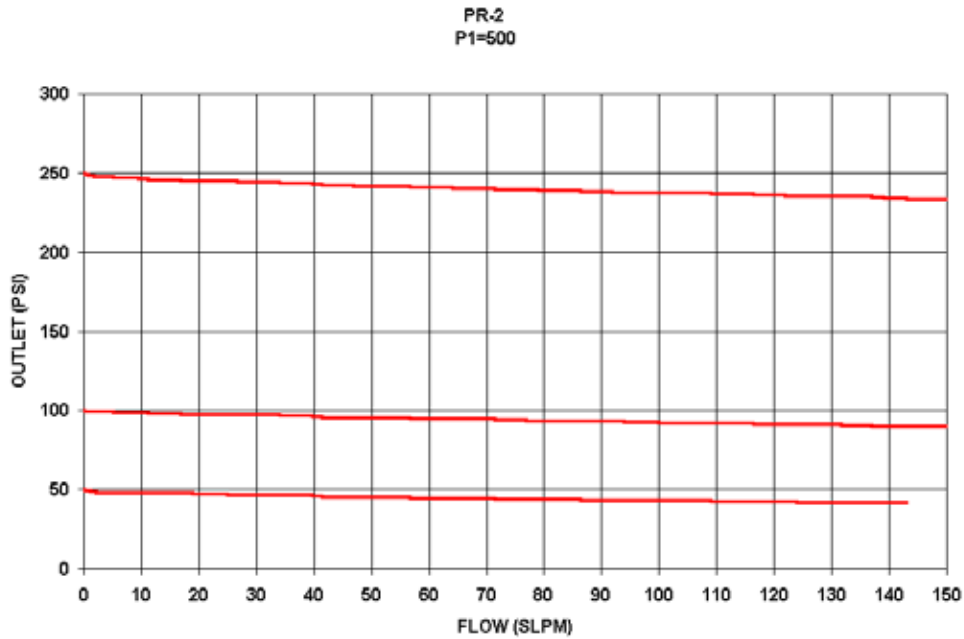

PR-2 Series Pressure Regulator Flow Curves

0-500 CONTROL RANGE

0-1000 CONTROL RANGE

0-2000 CONTROL RANGE

0-3500 CONTROL RANGE

GO Regulator

405 Centura Court • PO Box 4866 • Spartanburg, SC 29303
Phone (864) 574-7966 • Fax (864) 574-5608
www.goreg.com • sales@goreg.com