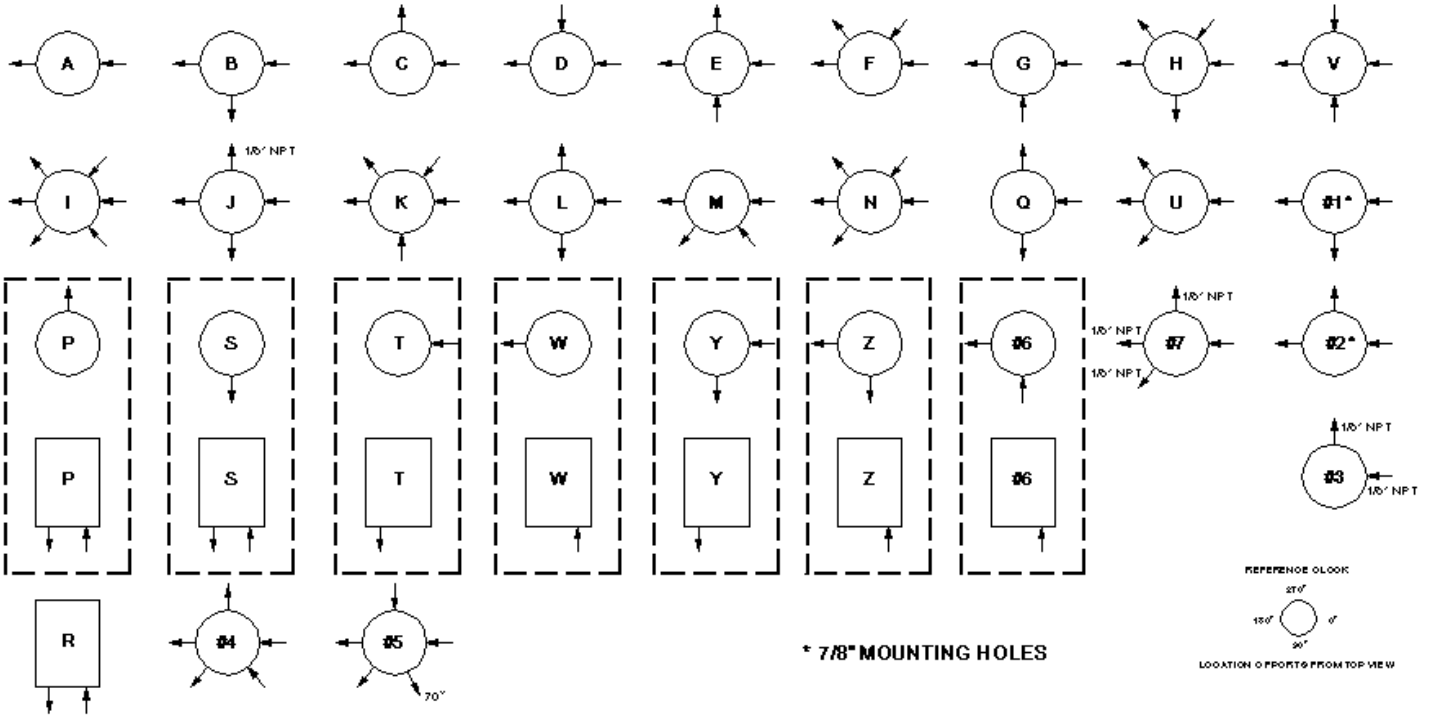

**PR-2 Series Pressure Regulator
Porting Styles**

SINGLE STAGE
PRESSURE REDUCING & BACK PRESSURE
PORTING CONFIGURATIONS

GO Regulator

405 Centura Court • PO Box 4866 • Spartanburg, SC 29303

Phone (864) 574-7966 • Fax (864) 574-5608