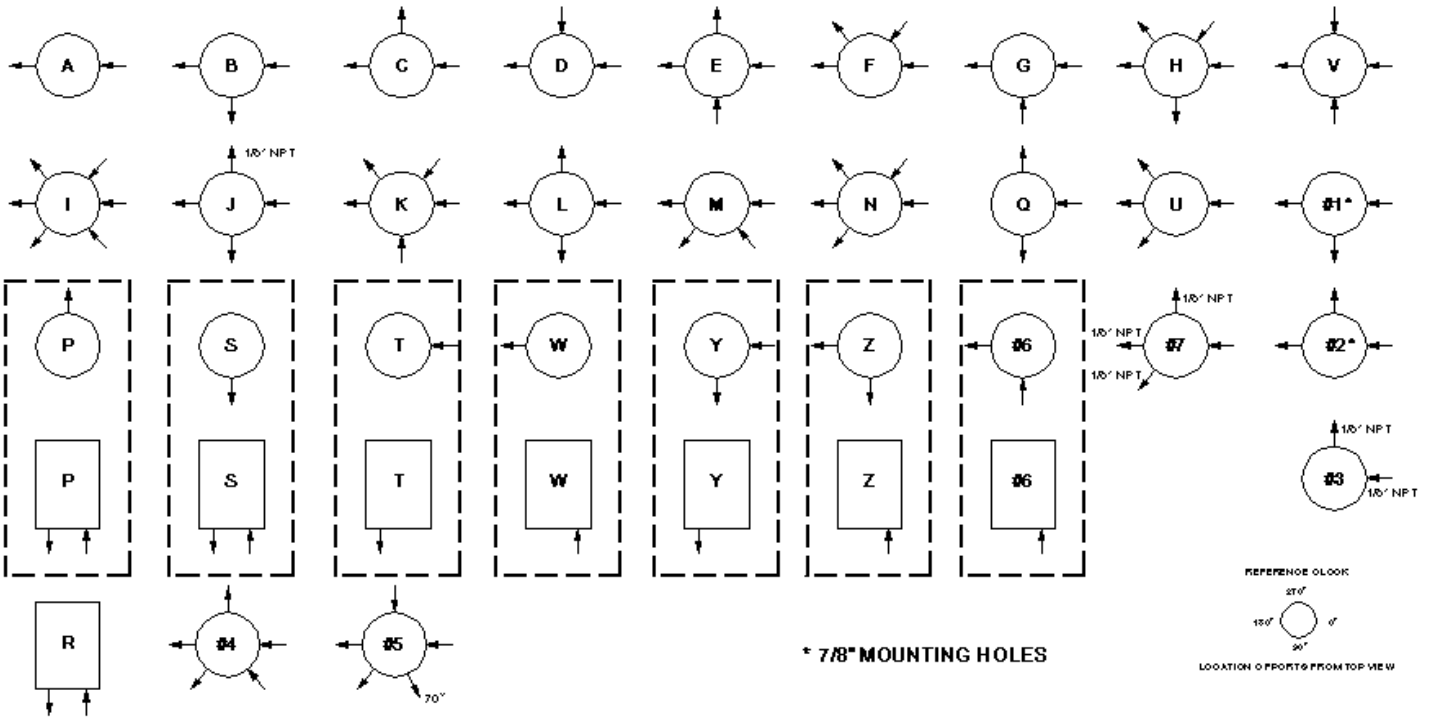

**PR-5 Series Pressure Regulator
Porting Styles**

SINGLE STAGE
PRESSURE REDUCING & BACK PRESSURE
PORTING CONFIGURATIONS

GO Regulator

405 Centura Court • PO Box 4866 • Spartanburg, SC 29303

Phone (864) 574-7966 • Fax (864) 574-5608