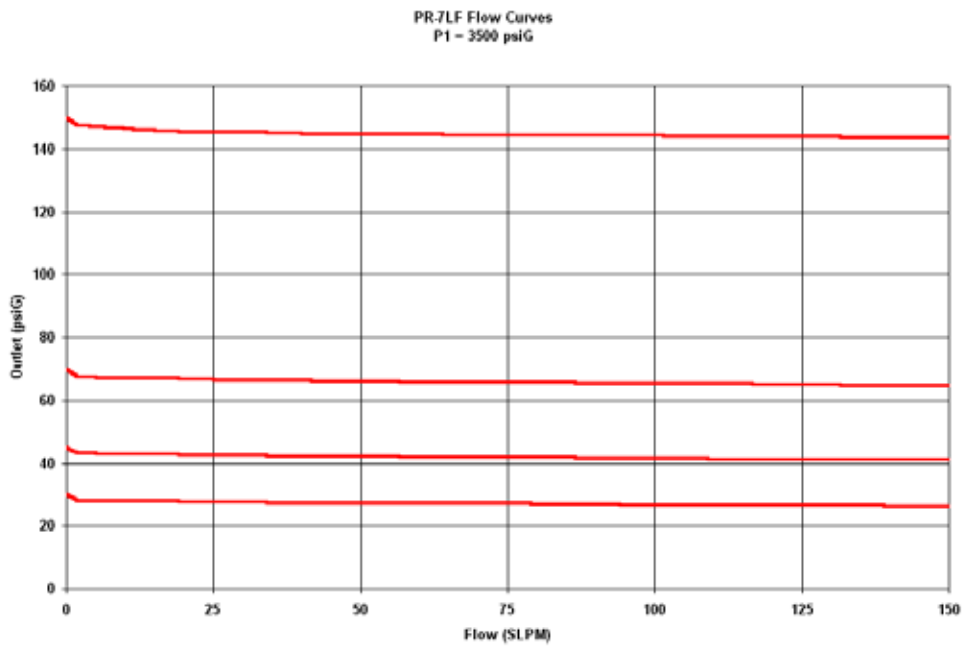

0-3500 CONTROL RANGE

GO Regulator

405 Centura Court • PO Box 4866 • Spartanburg, SC 29303

Phone (864) 574-7966 • Fax (864) 574-5608

www.goreg.com • sales@goreg.com