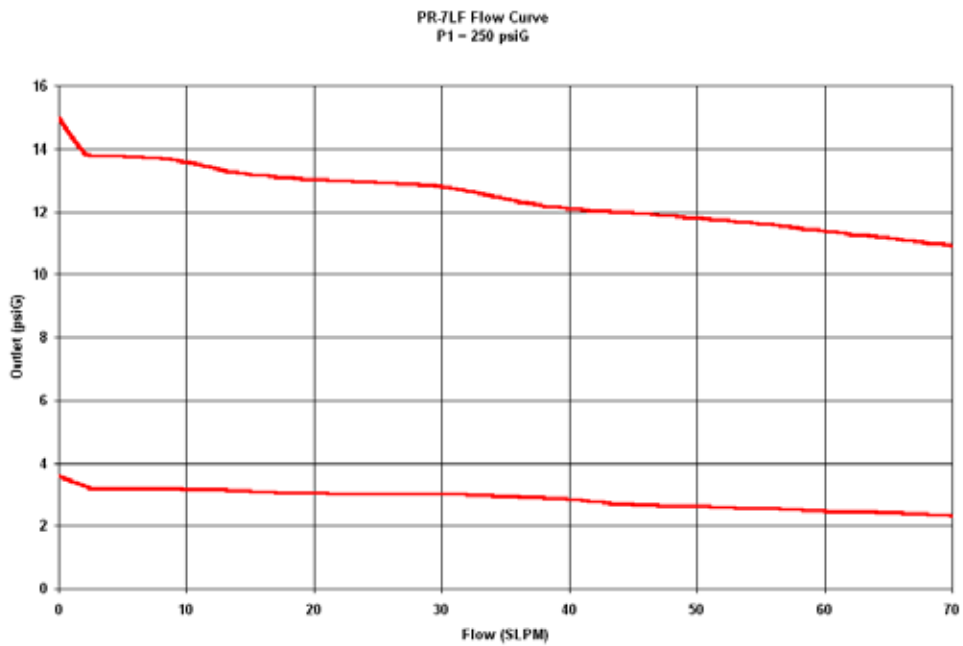

## PR-7LF Series Pressure Regulator Flow Curves

### 0-100 CONTROL RANGE

### 0-250 CONTROL RANGE

## 0-2000 CONTROL RANGE