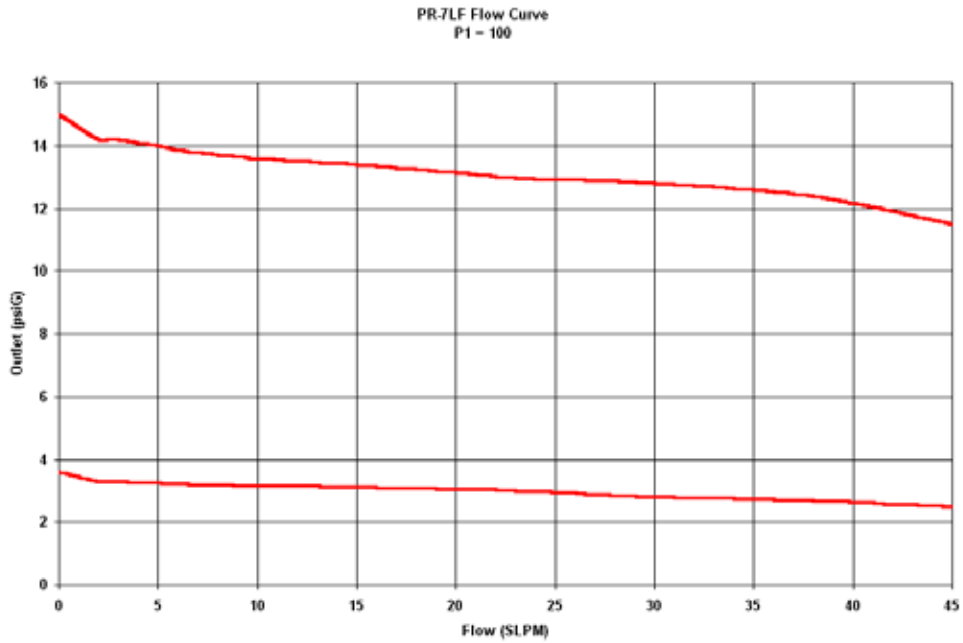

## PR-7LF Series Pressure Regulator Flow Curves

### 0-100 CONTROL RANGE

### 0-250 CONTROL RANGE

## 0-2000 CONTROL RANGE