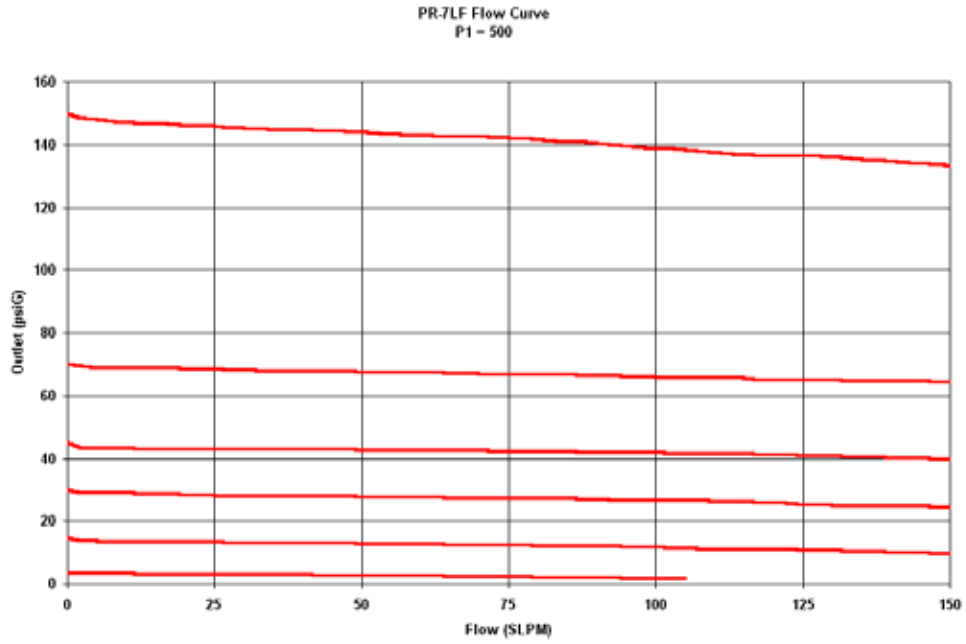

0-500 CONTROL RANGE