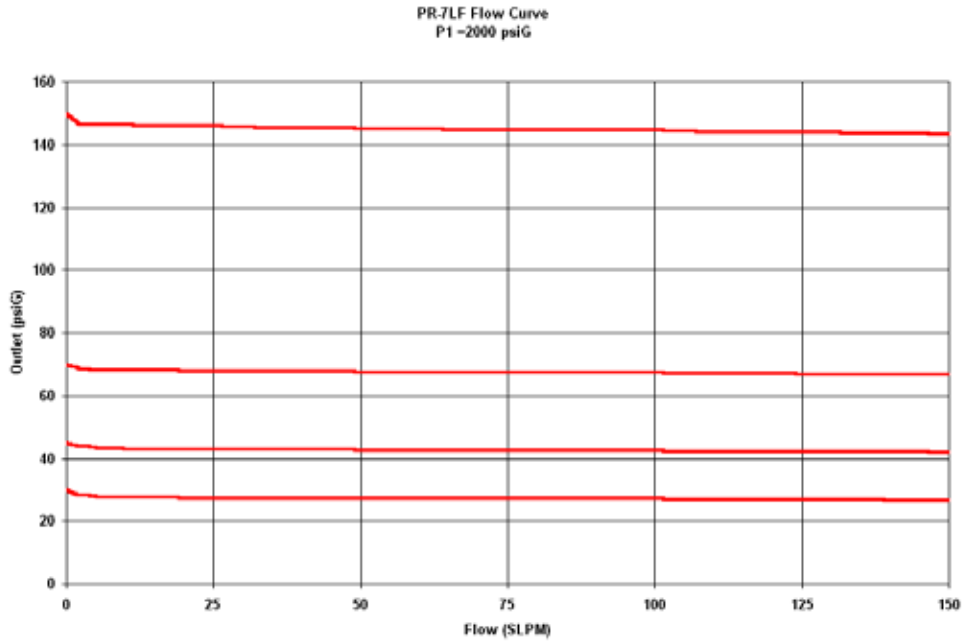

## PR-7LF Series Pressure Regulator Flow Curves

### 0-250 CONTROL RANGE

## 0-500 CONTROL RANGE

## 0-2000 CONTROL RANGE