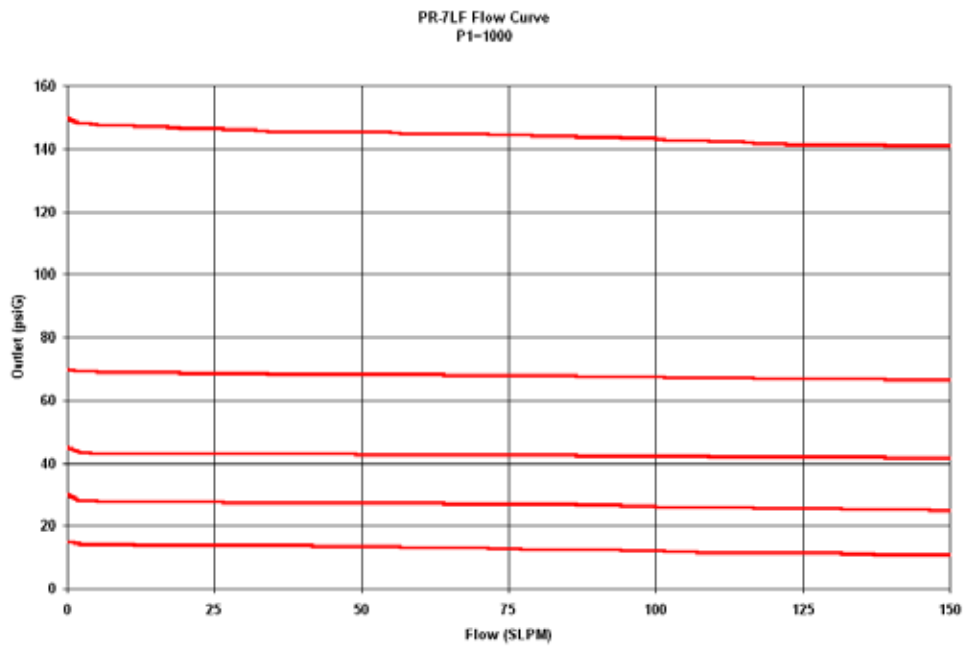

0-1000 CONTROL RANGE