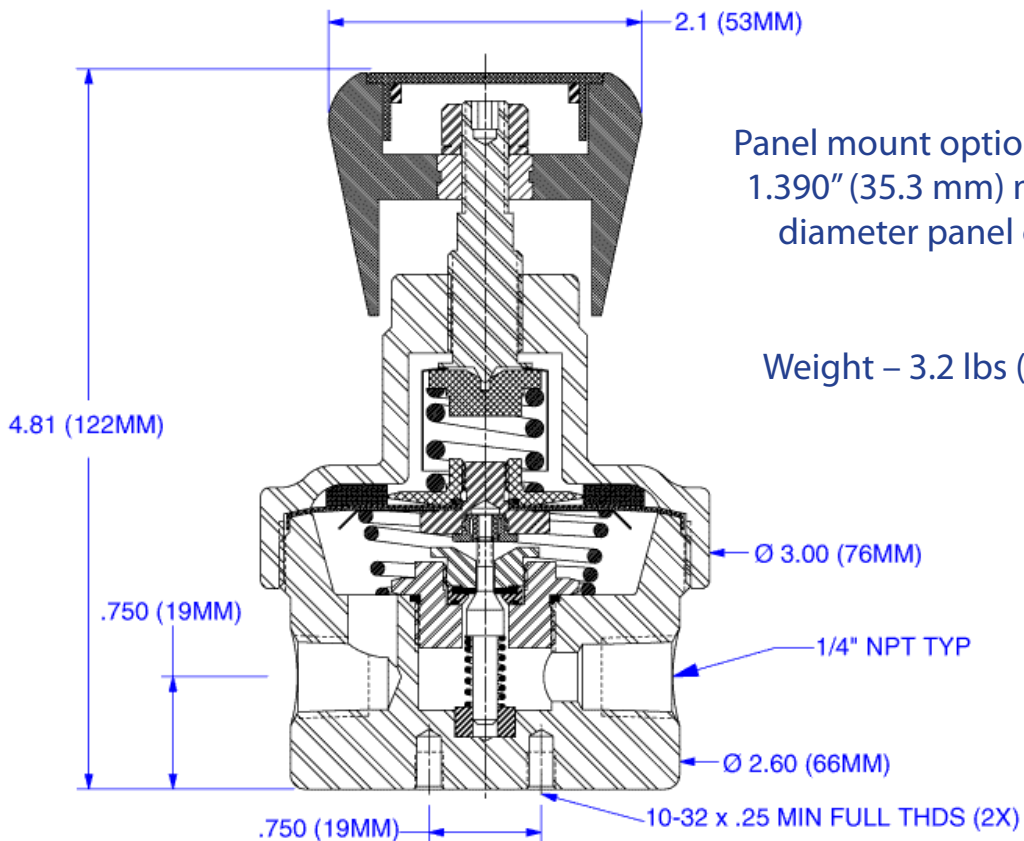

PR-7LF Series Pressure Regulator Outline & Mounting Dimensions

GO Regulator

405 Centura Court • PO Box 4866 • Spartanburg, SC 29303
Phone (864) 574-7966 • Fax (864) 574-5608
www.goreg.com • sales@goreg.com