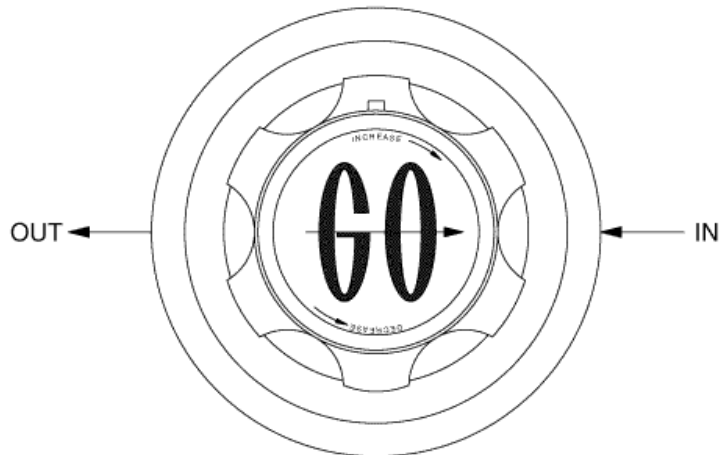

PR-7LF Series Pressure Regulator Outline & Mounting Dimensions

GO Regulator

405 Centura Court • PO Box 4866 • Spartanburg, SC 29303
Phone (864) 574-7966 • Fax (864) 574-5608
www.goreg.com • sales@goreg.com