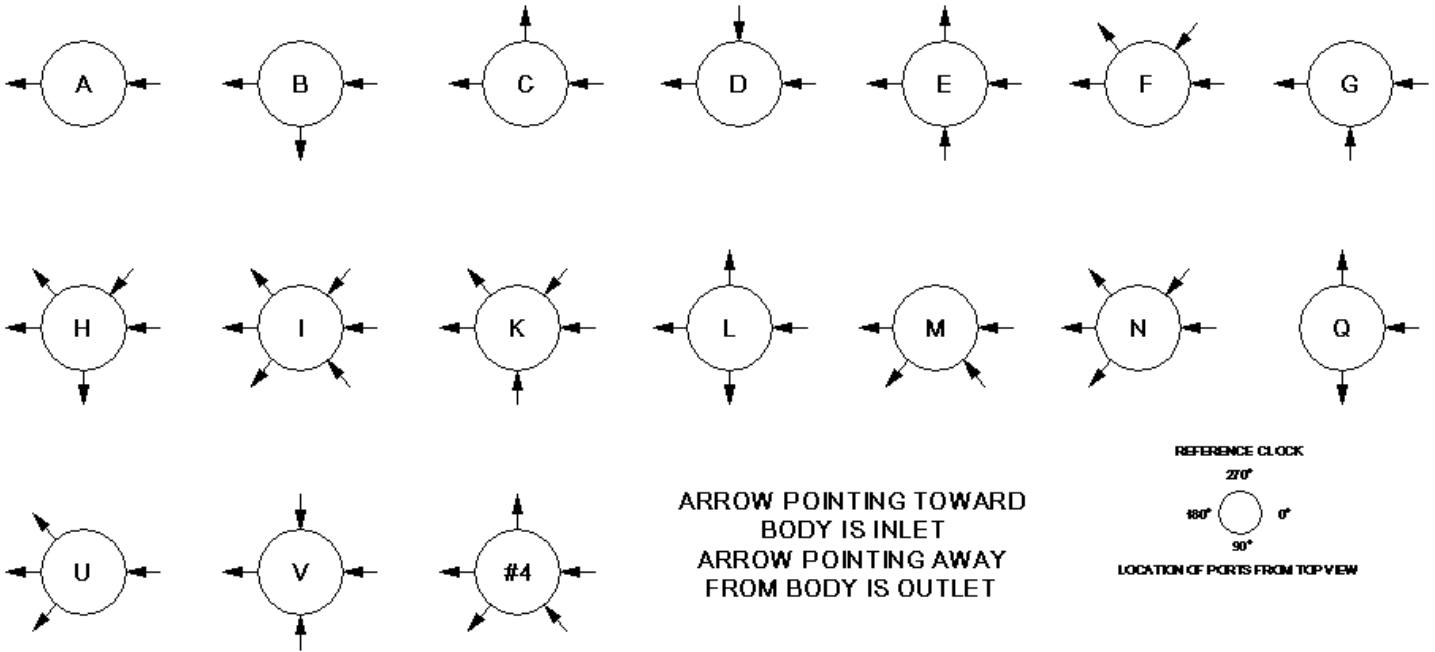

**PR-7ULF Series Pressure Regulator
Porting Styles**

ARROW POINTING TOWARD
BODY IS INLET
ARROW POINTING AWAY
FROM BODY IS OUTLET

GO Regulator

405 Centura Court • PO Box 4866 • Spartanburg, SC 29303
Phone (864) 574-7966 • Fax (864) 574-5608
www.goreg.com • sales@goreg.com