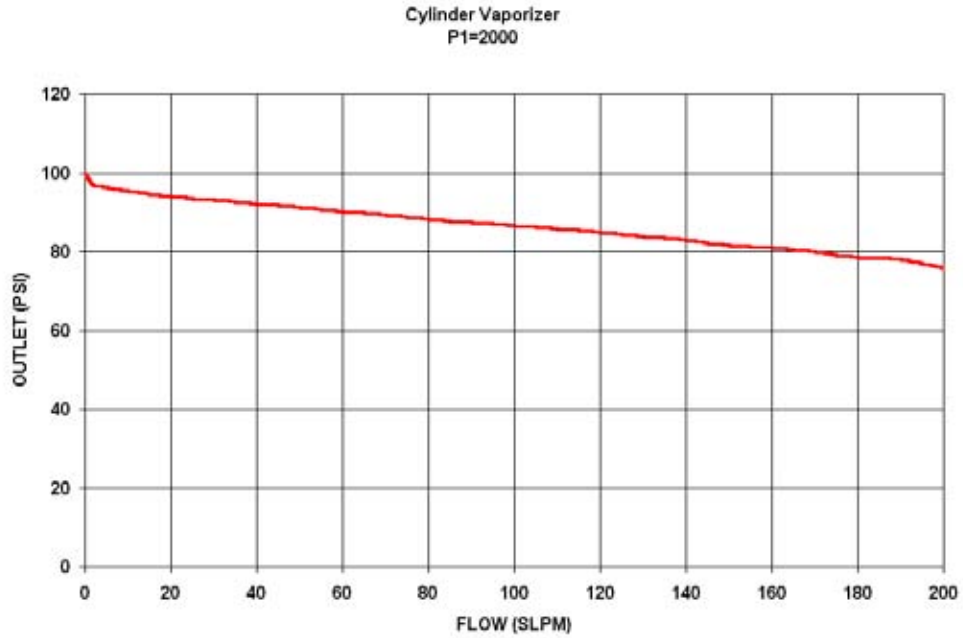

Cylinder Vaporizer Steam Heated Regulator Flow Curves

0-500 CONTROL RANGE

0-1000 CONTROL RANGE

0-2000 CONTROL RANGE

0-3500 CONTROL RANGE

GO Regulator

405 Centura Court • PO Box 4866 • Spartanburg, SC 29303

Phone (864) 574-7966 • Fax (864) 574-5608