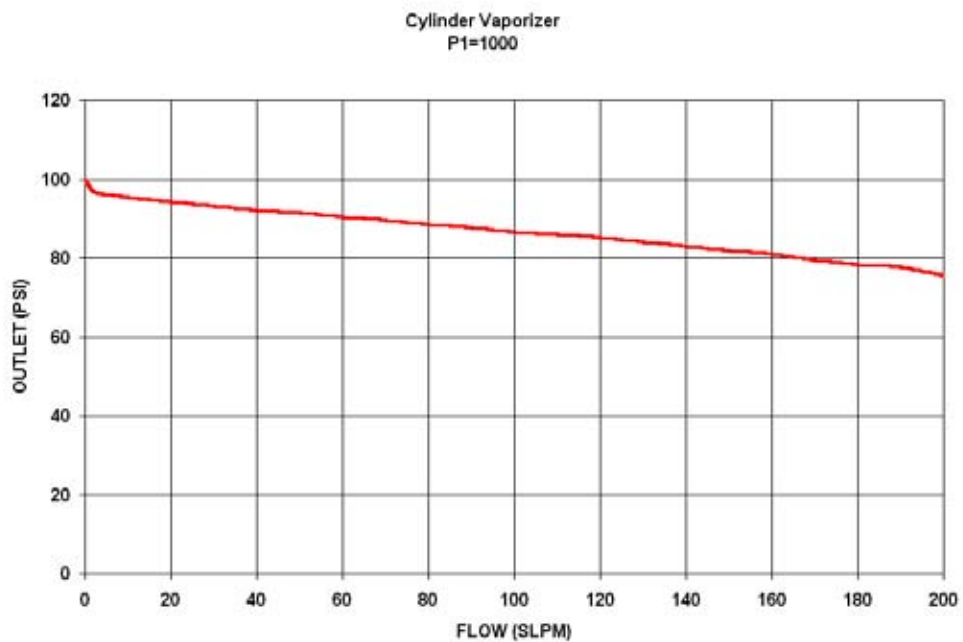

Cylinder Vaporizer Steam Heated Regulator Flow Curves

0-500 CONTROL RANGE

0-1000 CONTROL RANGE

0-2000 CONTROL RANGE

0-3500 CONTROL RANGE

GO Regulator

405 Centura Court • PO Box 4866 • Spartanburg, SC 29303

Phone (864) 574-7966 • Fax (864) 574-5608