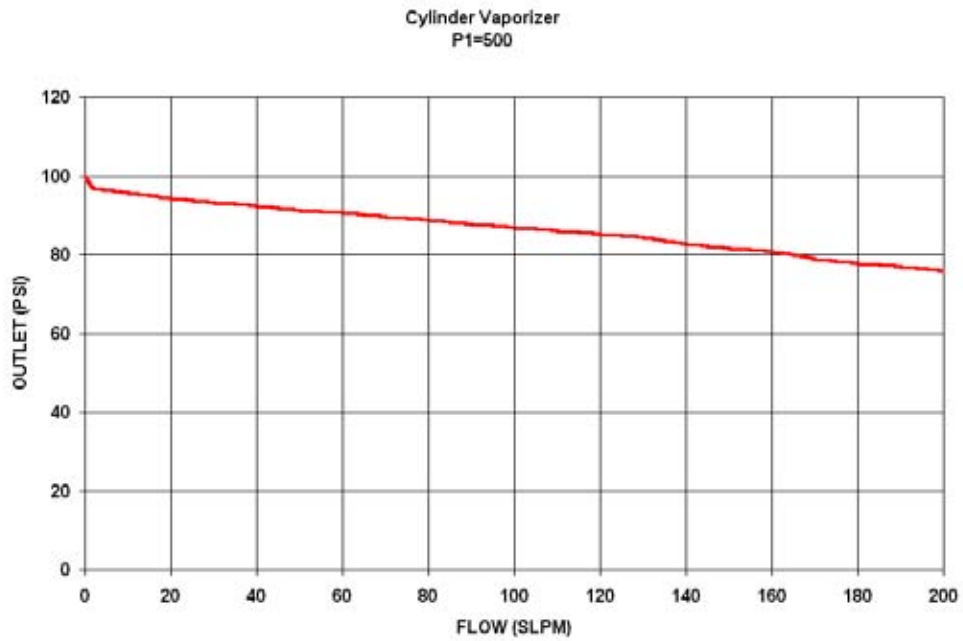

Cylinder Vaporizer Steam Heated Regulator Flow Curves

0-500 CONTROL RANGE

0-1000 CONTROL RANGE

0-2000 CONTROL RANGE

0-3500 CONTROL RANGE

GO Regulator

405 Centura Court • PO Box 4866 • Spartanburg, SC 29303

Phone (864) 574-7966 • Fax (864) 574-5608