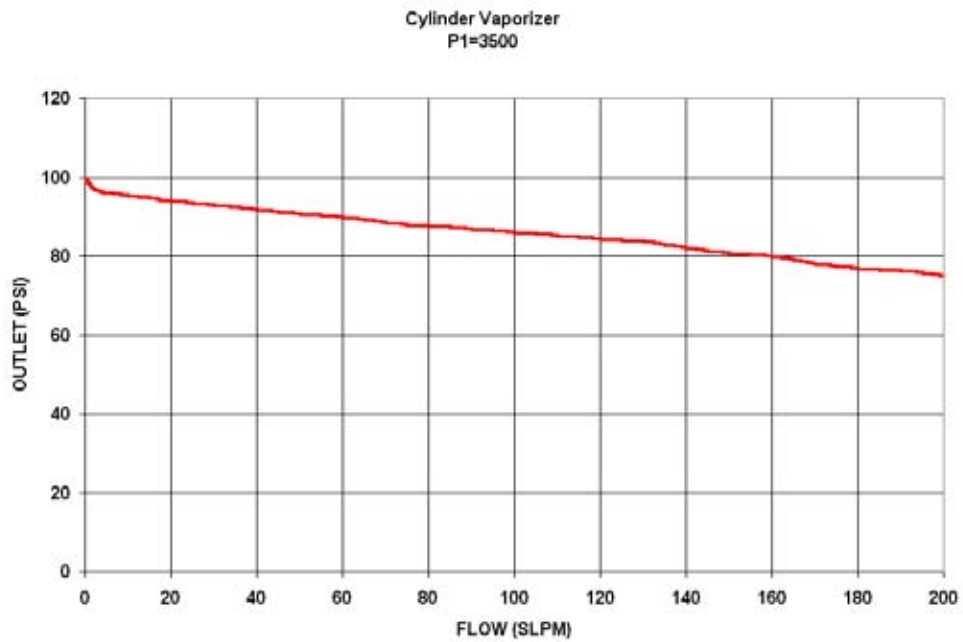

Cylinder Vaporizer Steam Heated Regulator Flow Curves

0-500 CONTROL RANGE

0-1000 CONTROL RANGE

0-2000 CONTROL RANGE

0-3500 CONTROL RANGE

GO Regulator

405 Centura Court • PO Box 4866 • Spartanburg, SC 29303

Phone (864) 574-7966 • Fax (864) 574-5608