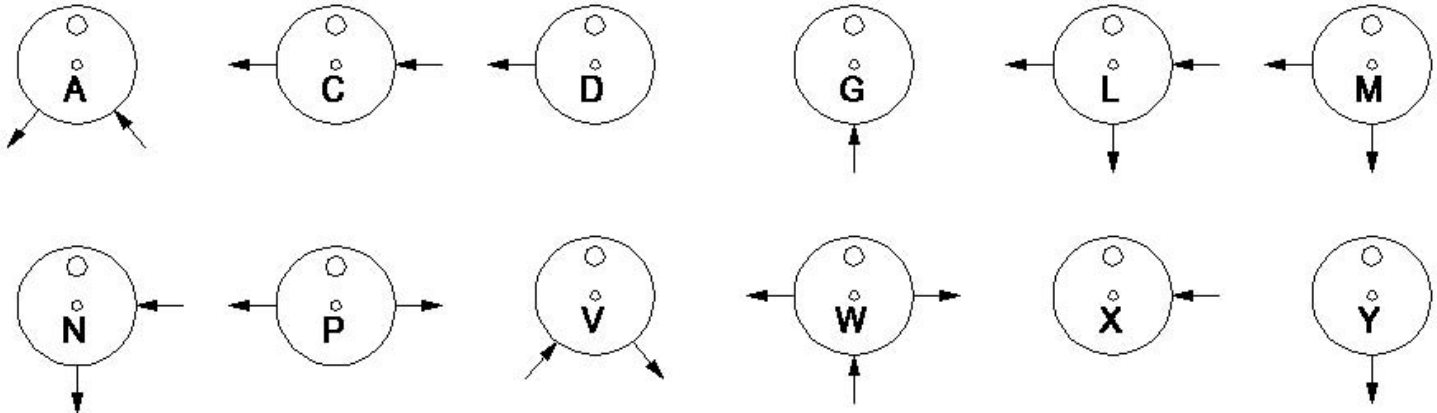

**HPR-2XW Steam Heated Vaporizing Regulator
Body Porting Styles**

REFERENCE CLOCK
ALL BODIES HAVE INLET AND
OUTLET PORTS AT BOTTOM,
AS SHOWN.

ARROW POINTING TOWARD BODY IS INLET
ARROW POINTING AWAY FROM BODY IS OUTLET

**HPR-2 REGULATOR BODY,
PORTING CONFIGURATIONS**