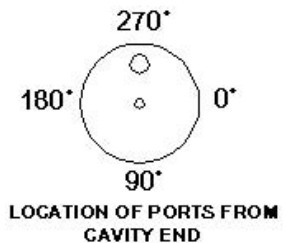

**HPR-2XW Steam Heated Vaporizing Regulator
Body Porting Styles**

REFERENCE CLOCK
ALL BODIES HAVE INLET AND
OUTLET PORTS AT BOTTOM,
AS SHOWN.

ARROW POINTING TOWARD BODY IS INLET
ARROW POINTING AWAY FROM BODY IS OUTLET