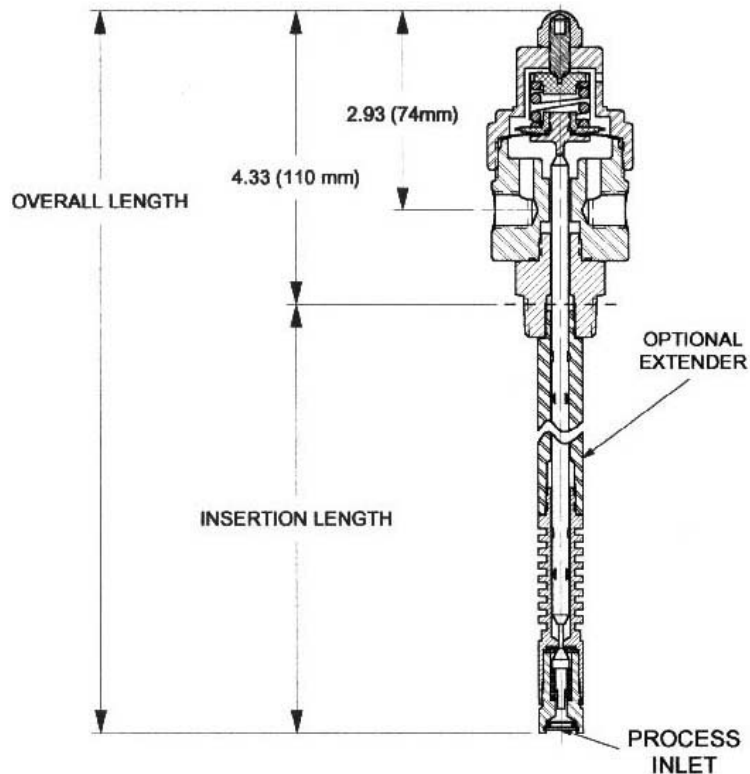

**HXR Insitu Temperature Compensating Regulator
Outline & Mounting Dimensions**

LENGTHS WITH EXTENSIONS		
EXTENSION	INSERTION LENGTH	OVERALL LENGTH
NONE	3.7 (94mm)	8.1 (206mm)
SHORT	8.0 (203mm)	12.4 (315mm)
LONG	11.0 (279mm)	15.4 (391mm)