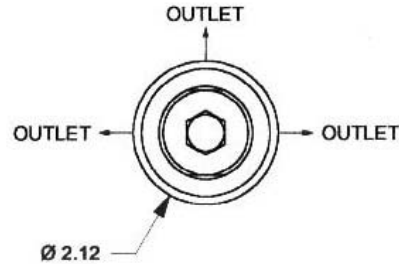

**HXR Insitu Temperature Compensating Regulator
Outline & Mounting Dimensions**

LENGTHS WITH EXTENSIONS		
EXTENSION	INSERTION LENGTH	OVERALL LENGTH
NONE	3.7 (94mm)	8.1 (206mm)
SHORT	8.0 (203mm)	12.4 (315mm)
LONG	11.0 (279mm)	15.4 (391mm)