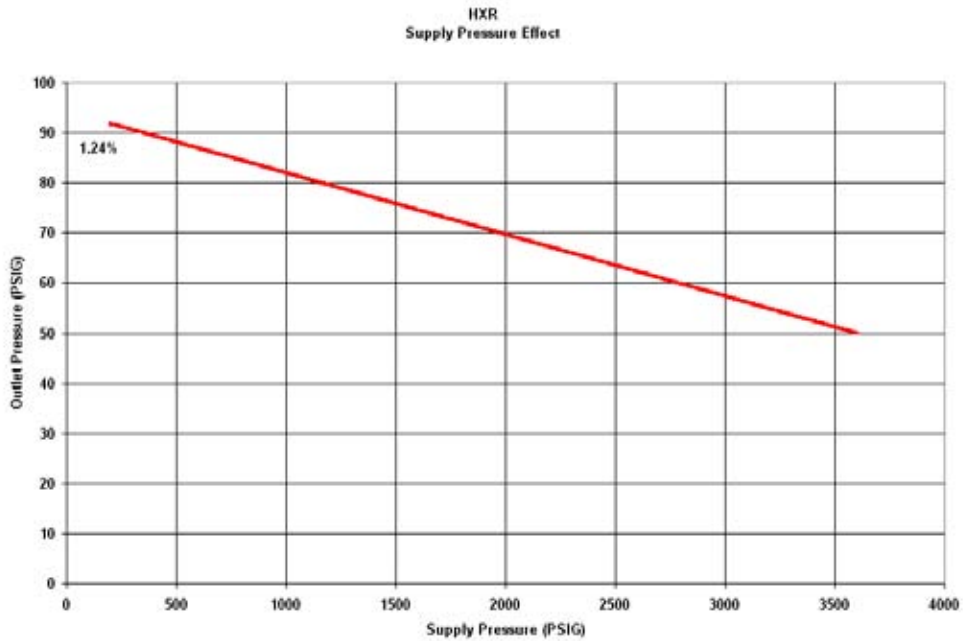

***HXR Insitu Temperature Compensating Regulator
Supply Pressure Effect***

SUPPLY PRESSURE EFFECT

GO Regulator

405 Centura Court • PO Box 4866 • Spartanburg, SC 29303
Phone (864) 574-7966 • Fax (864) 574-5608
www.goreg.com • sales@goreg.com