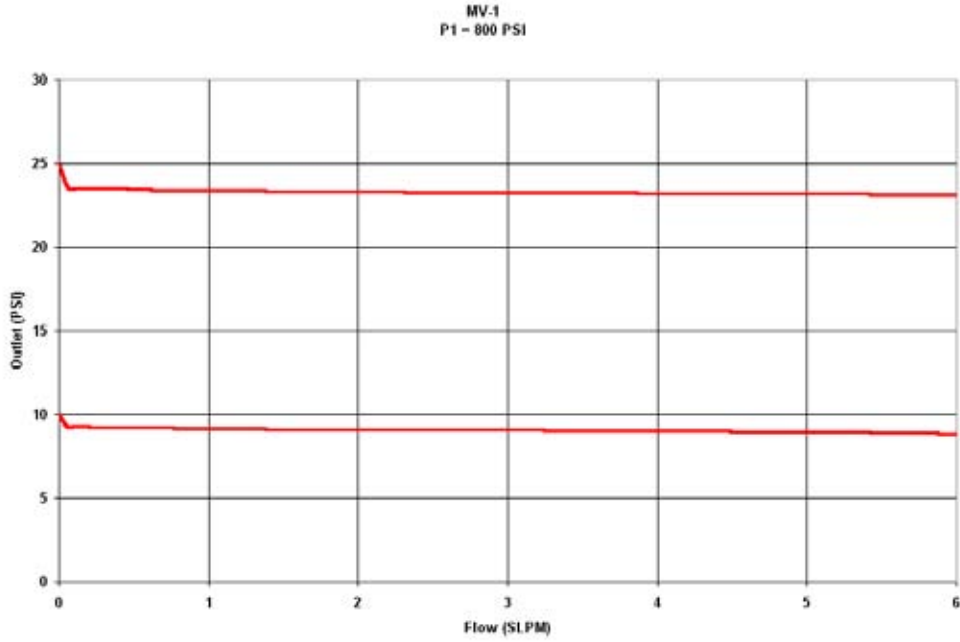

MV-1 Miniature Vaporizing Regulators Flow Curves

0-200 CONTROL RANGE

0-400 CONTROL RANGE

0-800 CONTROL RANGE

GO Regulator

405 Centura Court • PO Box 4866 • Spartanburg, SC 29303

Phone (864) 574-7966 • Fax (864) 574-5608